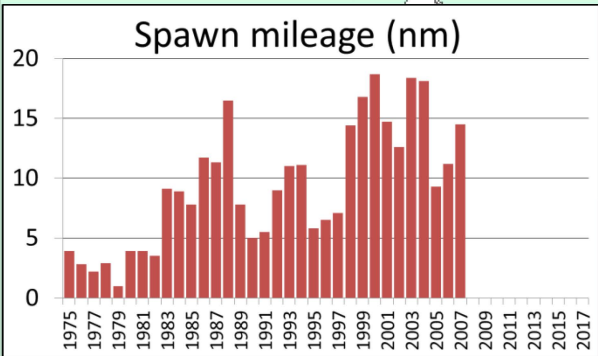

Seymour Canal herring spawn  
1993

Seymour Canal herring spawn  
1994

Seymour Canal herring spawn  
1995

Seymour Canal herring spawn  
1996

Seymour Canal herring spawn  
1997

Seymour Canal herring spawn  
1998

Seymour Canal herring spawn  
1999

Seymour Canal herring spawn  
2000

Seymour Canal herring spawn  
2001

Seymour Canal herring spawn  
2002

Seymour Canal herring spawn  
2003

Seymour Canal herring spawn  
2004

Seymour Canal herring spawn  
2005

Seymour Canal herring spawn  
2006

Seymour Canal herring spawn  
2007

Seymour Canal herring spawn  
2008

Seymour Canal herring spawn  
2009

Seymour Canal herring spawn  
2010

Seymour Canal herring spawn  
2011

Seymour Canal herring spawn  
2012

Spawn mileage (nm)

Seymour Canal herring spawn  
2013

Seymour Canal herring spawn  
2014

Seymour Canal herring spawn  
2015

Seymour Canal herring spawn  
2016