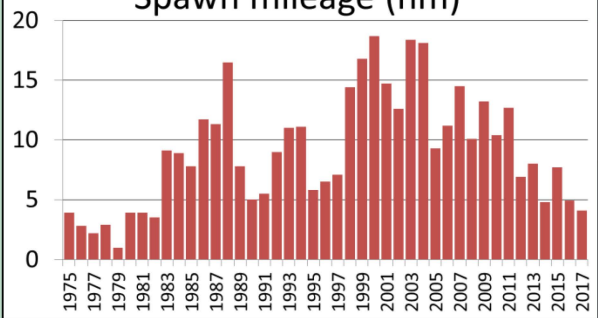

Seymour Canal herring spawn  
1999

Seymour Canal herring spawn  
2000

Seymour Canal herring spawn  
2001

Seymour Canal herring spawn  
2002

Seymour Canal herring spawn  
2003

Seymour Canal herring spawn  
2004

Seymour Canal herring spawn  
2005

Seymour Canal herring spawn  
2006

Seymour Canal herring spawn  
2007

Seymour Canal herring spawn  
2008

Seymour Canal herring spawn  
2009

Seymour Canal herring spawn  
2010

Seymour Canal herring spawn  
2011

Seymour Canal herring spawn  
2012

Spawn mileage (nm)

Seymour Canal herring spawn  
2013

Seymour Canal herring spawn  
2014

Seymour Canal herring spawn  
2015

Seymour Canal herring spawn  
2016

Seymour Canal herring spawn  
2017

Spawn mileage (nm)

Seymour Canal herring spawn  
2018