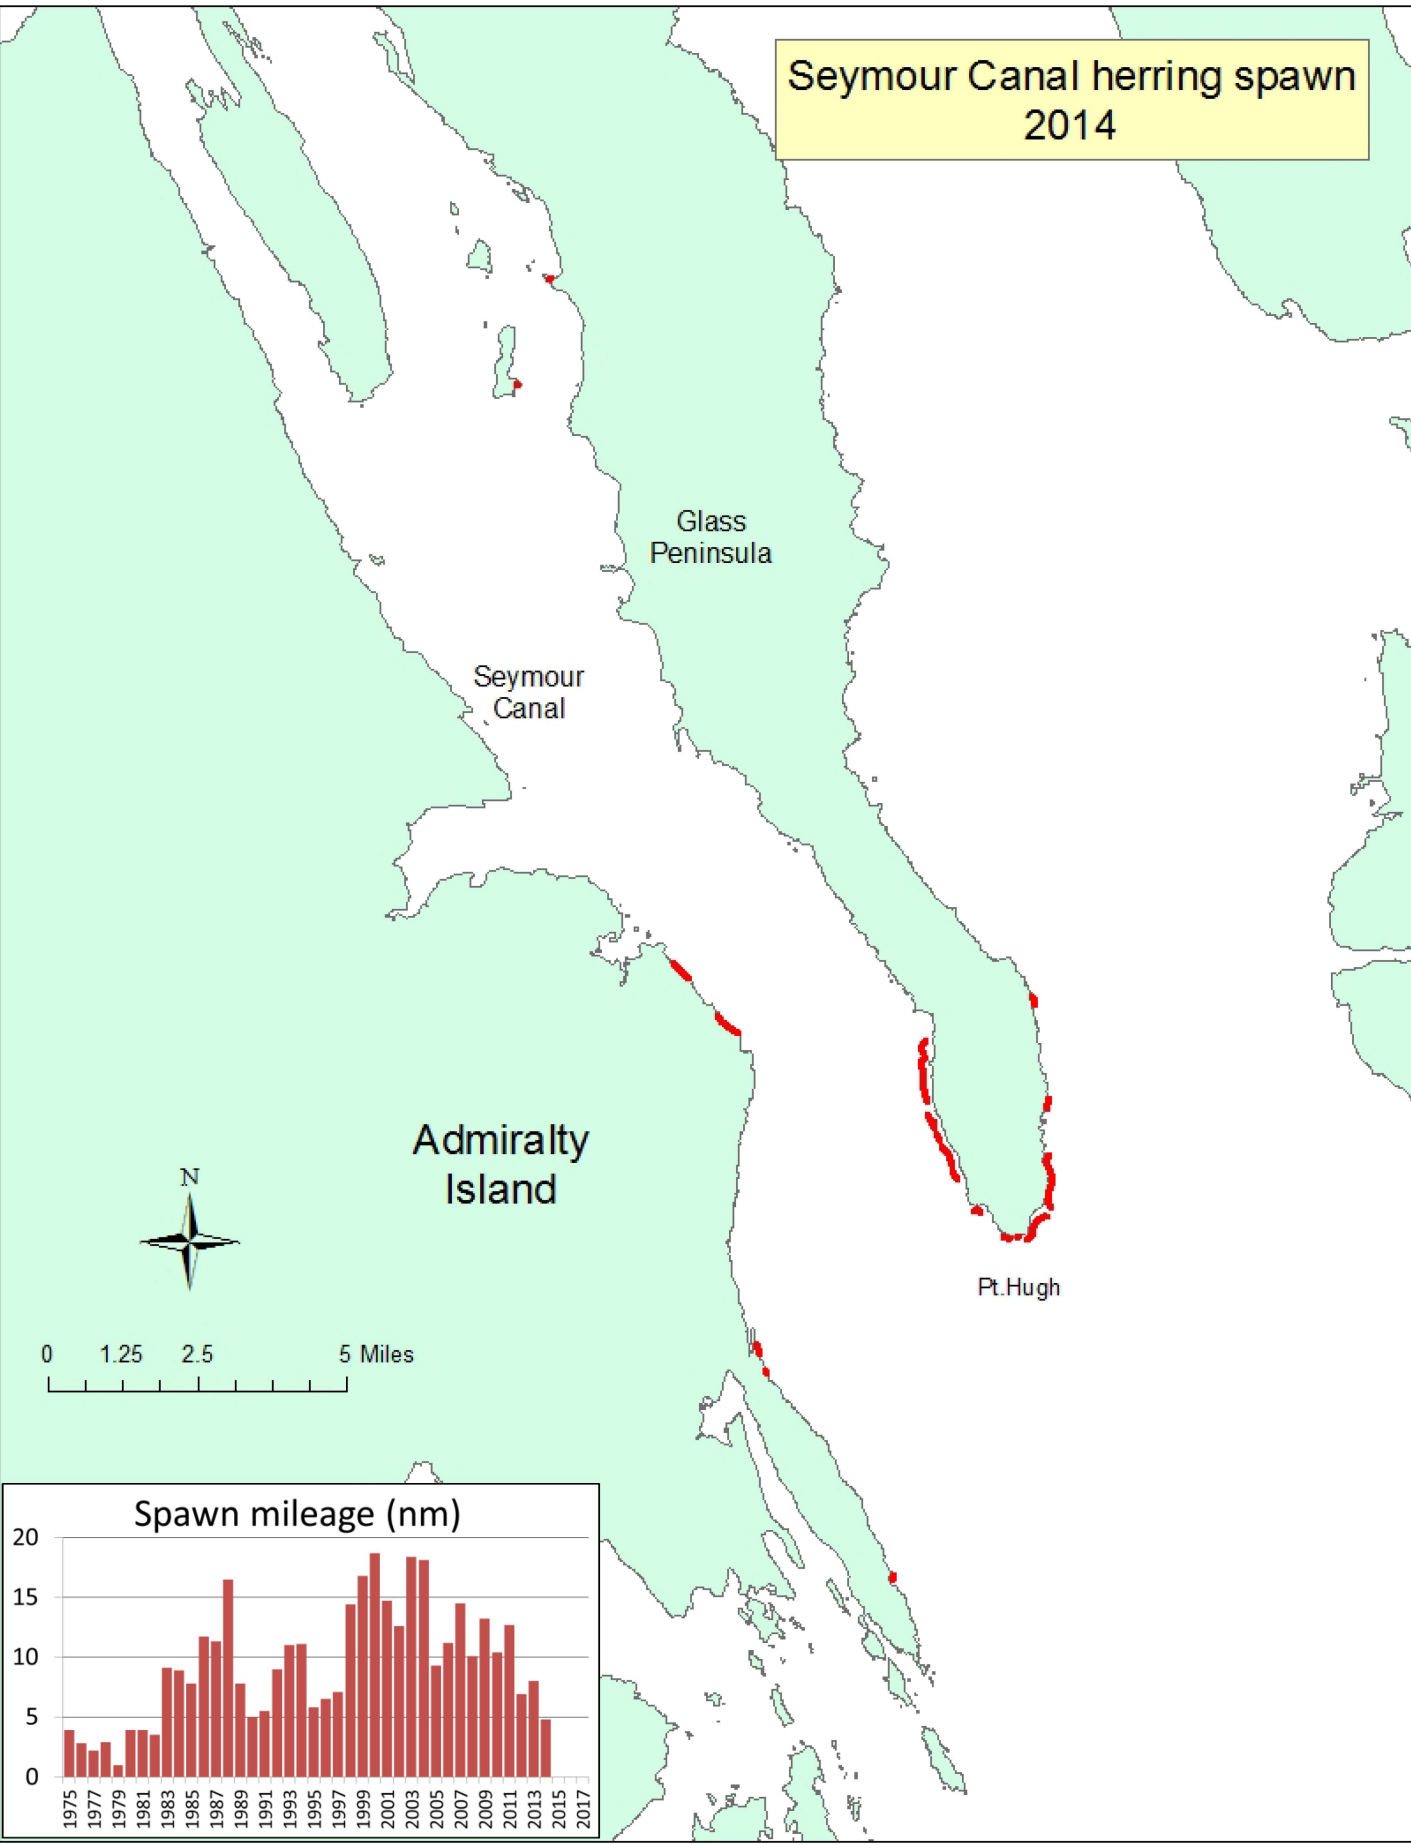

Seymour Canal herring spawn  
2005

Seymour Canal herring spawn  
2006

Seymour Canal herring spawn  
2007

Seymour Canal herring spawn  
2008

Seymour Canal herring spawn  
2009

Seymour Canal herring spawn  
2010

Seymour Canal herring spawn  
2011

Seymour Canal herring spawn  
2012

Spawn mileage (nm)

Seymour Canal herring spawn  
2013

Seymour Canal herring spawn  
2014

Seymour Canal herring spawn  
2015

Seymour Canal herring spawn  
2016

Seymour Canal herring spawn  
2017

Spawn mileage (nm)

Seymour Canal herring spawn  
2018

# Seymour Canal herring spawn 2019