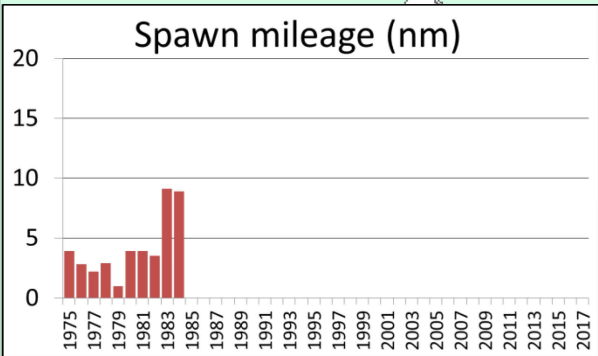

Seymour Canal herring spawn  
1975

Seymour Canal herring spawn  
1976

Seymour Canal herring spawn  
1977

Seymour Canal herring spawn  
1978

Seymour Canal herring spawn  
1979

Seymour Canal herring spawn  
1980

Seymour Canal herring spawn  
1981

Seymour Canal herring spawn  
1982

0 1.25 2.5 5 Miles

Seymour Canal herring spawn  
1983

Seymour Canal herring spawn  
1984

Seymour Canal herring spawn  
1985

Seymour Canal herring spawn  
1986

Seymour Canal herring spawn  
1987

Seymour Canal herring spawn  
1988

Seymour Canal herring spawn  
1989

Seymour Canal herring spawn  
1990

Seymour Canal herring spawn  
1991

Seymour Canal herring spawn  
1992

Seymour Canal herring spawn  
1993

Seymour Canal herring spawn  
1994

Seymour Canal herring spawn  
1995

Seymour Canal herring spawn  
1996

Seymour Canal herring spawn  
1997

Seymour Canal herring spawn  
1998