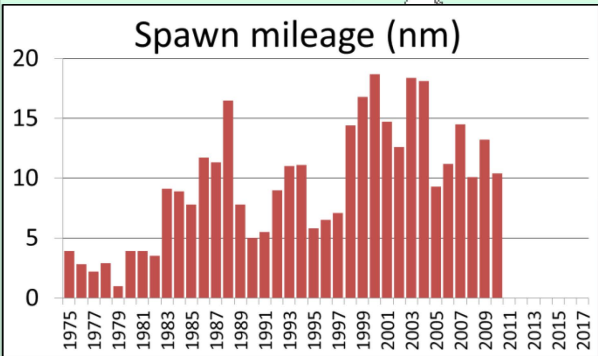

Seymour Canal herring spawn  
1993

Seymour Canal herring spawn  
1994

Seymour Canal herring spawn  
1995

Seymour Canal herring spawn  
1996

Seymour Canal herring spawn  
1997

Seymour Canal herring spawn  
1998

Seymour Canal herring spawn  
1999

Seymour Canal herring spawn  
2000

Seymour Canal herring spawn  
2001

Seymour Canal herring spawn  
2002

Seymour Canal herring spawn  
2003

Seymour Canal herring spawn  
2004

Seymour Canal herring spawn  
2005

Seymour Canal herring spawn  
2006

Seymour Canal herring spawn  
2007

Seymour Canal herring spawn  
2008

Seymour Canal herring spawn  
2009

Seymour Canal herring spawn  
2010

Seymour Canal herring spawn  
2011

Seymour Canal herring spawn  
2012

Spawn mileage (nm)

Seymour Canal herring spawn  
2013

Seymour Canal herring spawn  
2014

Seymour Canal herring spawn  
2015

Seymour Canal herring spawn  
2016