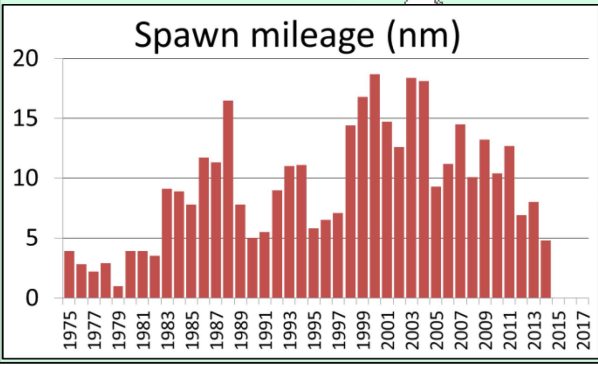

Seymour Canal herring spawn  
1999

Seymour Canal herring spawn  
2000

Seymour Canal herring spawn  
2001

Seymour Canal herring spawn  
2002

Seymour Canal herring spawn  
2003

Seymour Canal herring spawn  
2004

Seymour Canal herring spawn  
2005

Seymour Canal herring spawn  
2006

Seymour Canal herring spawn  
2007

Seymour Canal herring spawn  
2008

Seymour Canal herring spawn  
2009

Seymour Canal herring spawn  
2010

Seymour Canal herring spawn  
2011

Seymour Canal herring spawn  
2012

Spawn mileage (nm)

Seymour Canal herring spawn  
2013

Seymour Canal herring spawn  
2014

Seymour Canal herring spawn  
2015

Seymour Canal herring spawn  
2016

Seymour Canal herring spawn  
2017

Spawn mileage (nm)

Seymour Canal herring spawn  
2018