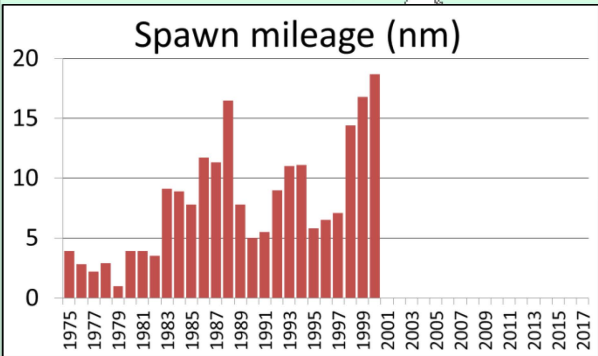

Seymour Canal herring spawn  
1981

Seymour Canal herring spawn  
1982

0 1.25 2.5 5 Miles

Seymour Canal herring spawn  
1983

Seymour Canal herring spawn  
1984

Seymour Canal herring spawn  
1985

Seymour Canal herring spawn  
1986

Seymour Canal herring spawn  
1987

Seymour Canal herring spawn  
1988

Seymour Canal herring spawn  
1989

Seymour Canal herring spawn  
1990

Seymour Canal herring spawn  
1991

Seymour Canal herring spawn  
1992

Seymour Canal herring spawn  
1993

Seymour Canal herring spawn  
1994

Seymour Canal herring spawn  
1995

Seymour Canal herring spawn  
1996

Seymour Canal herring spawn  
1997

Seymour Canal herring spawn  
1998

Seymour Canal herring spawn  
1999

Seymour Canal herring spawn  
2000

Seymour Canal herring spawn  
2001

Seymour Canal herring spawn  
2002

Seymour Canal herring spawn  
2003

Seymour Canal herring spawn  
2004