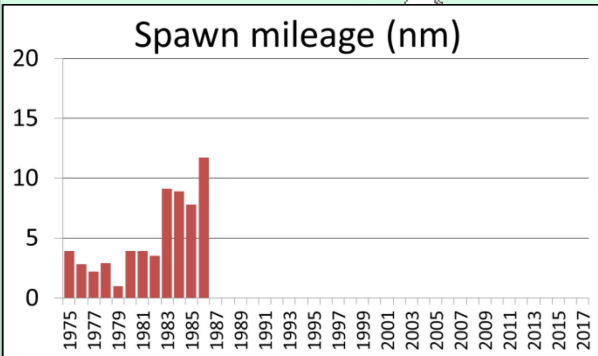

Seymour Canal herring spawn  
1975

Seymour Canal herring spawn  
1976

Seymour Canal herring spawn  
1977

Seymour Canal herring spawn  
1978

Seymour Canal herring spawn  
1979

Seymour Canal herring spawn  
1980

Seymour Canal herring spawn  
1981

Seymour Canal herring spawn  
1982

0 1.25 2.5 5 Miles

Seymour Canal herring spawn  
1983

Seymour Canal herring spawn  
1984

Seymour Canal herring spawn  
1985

Seymour Canal herring spawn  
1986

Seymour Canal herring spawn  
1987

Seymour Canal herring spawn  
1988

Seymour Canal herring spawn  
1989

Seymour Canal herring spawn  
1990

Seymour Canal herring spawn  
1991

Seymour Canal herring spawn  
1992

Seymour Canal herring spawn  
1993

Seymour Canal herring spawn  
1994

Seymour Canal herring spawn  
1995

Seymour Canal herring spawn  
1996

Seymour Canal herring spawn  
1997

Seymour Canal herring spawn  
1998