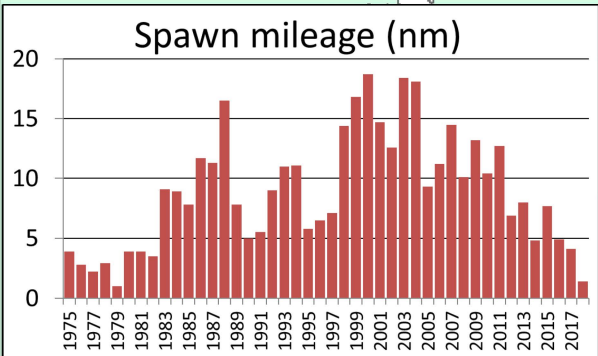

Seymour Canal herring spawn  
1999

Seymour Canal herring spawn  
2000

Seymour Canal herring spawn  
2001

Seymour Canal herring spawn  
2002

Seymour Canal herring spawn  
2003

Seymour Canal herring spawn  
2004

Seymour Canal herring spawn  
2005

Seymour Canal herring spawn  
2006

Seymour Canal herring spawn  
2007

Seymour Canal herring spawn  
2008

Seymour Canal herring spawn  
2009

Seymour Canal herring spawn  
2010

Seymour Canal herring spawn  
2011

Seymour Canal herring spawn  
2012

Spawn mileage (nm)

Seymour Canal herring spawn  
2013

Seymour Canal herring spawn  
2014

Seymour Canal herring spawn  
2015

Seymour Canal herring spawn  
2016

Seymour Canal herring spawn  
2017

Spawn mileage (nm)

Seymour Canal herring spawn  
2018