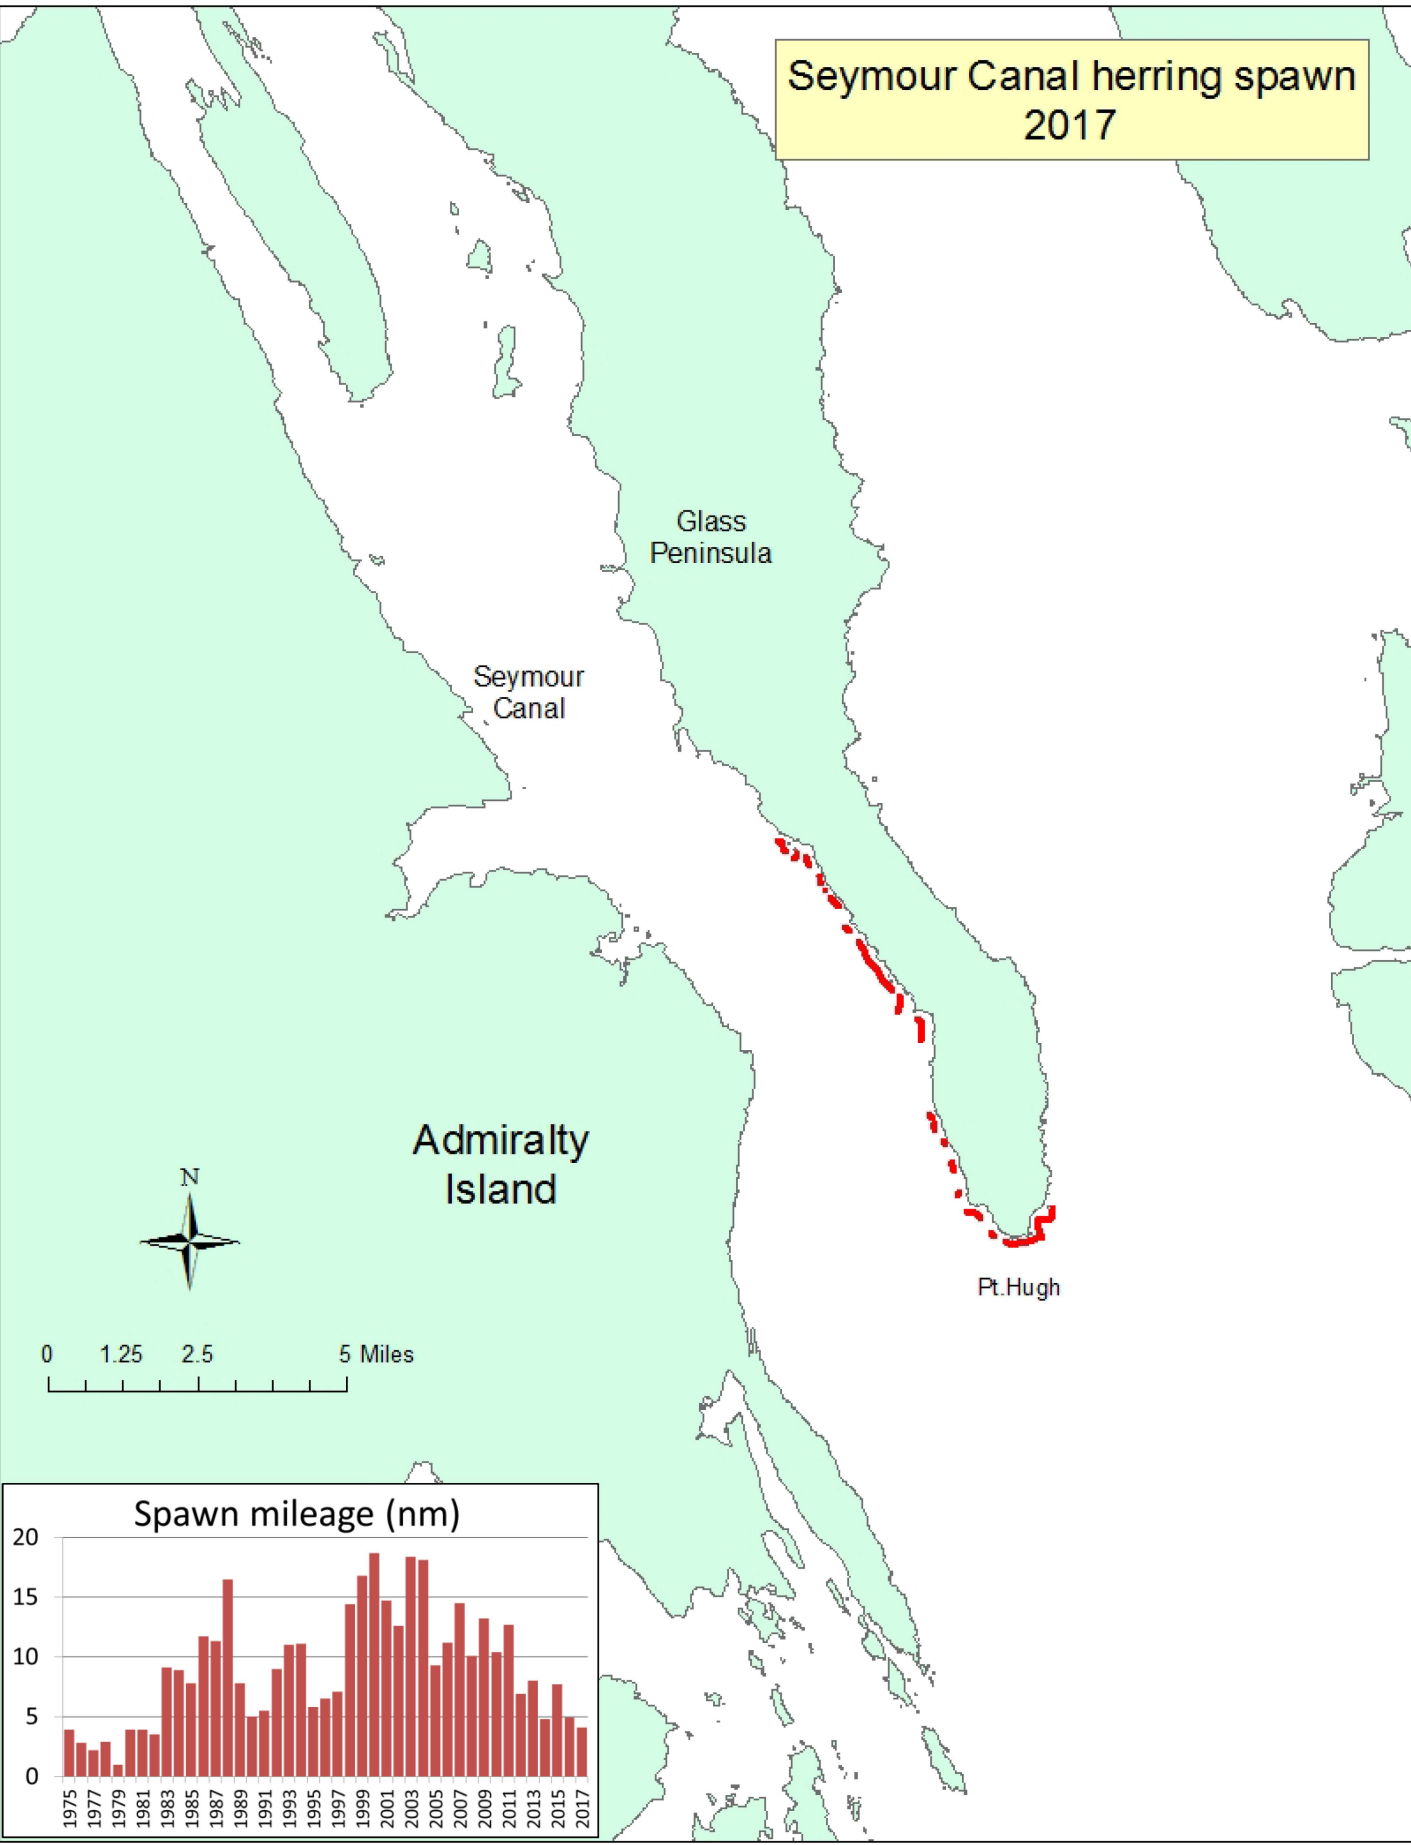

Seymour Canal herring spawn  
2005

Seymour Canal herring spawn  
2006

Seymour Canal herring spawn  
2007

Seymour Canal herring spawn  
2008

Seymour Canal herring spawn  
2009

Seymour Canal herring spawn  
2010

Seymour Canal herring spawn  
2011

Seymour Canal herring spawn  
2012

Spawn mileage (nm)

Seymour Canal herring spawn  
2013

Seymour Canal herring spawn  
2014

Seymour Canal herring spawn  
2015

Seymour Canal herring spawn  
2016

Seymour Canal herring spawn  
2017

Spawn mileage (nm)

Seymour Canal herring spawn  
2018

# Seymour Canal herring spawn 2019