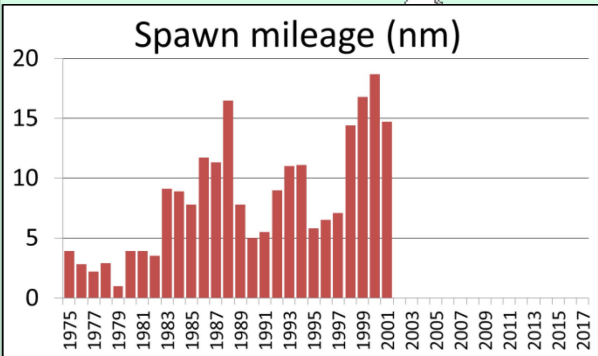

Seymour Canal herring spawn  
1981

Seymour Canal herring spawn  
1982

0 1.25 2.5 5 Miles

Seymour Canal herring spawn  
1983

Seymour Canal herring spawn  
1984

Seymour Canal herring spawn  
1985

Seymour Canal herring spawn  
1986

Seymour Canal herring spawn  
1987

Seymour Canal herring spawn  
1988

Seymour Canal herring spawn  
1989

Seymour Canal herring spawn  
1990

Seymour Canal herring spawn  
1991

Seymour Canal herring spawn  
1992

Seymour Canal herring spawn  
1993

Seymour Canal herring spawn  
1994

Seymour Canal herring spawn  
1995

Seymour Canal herring spawn  
1996

Seymour Canal herring spawn  
1997

Seymour Canal herring spawn  
1998

Seymour Canal herring spawn  
1999

Seymour Canal herring spawn  
2000

Seymour Canal herring spawn  
2001

Seymour Canal herring spawn  
2002

Seymour Canal herring spawn  
2003

Seymour Canal herring spawn  
2004