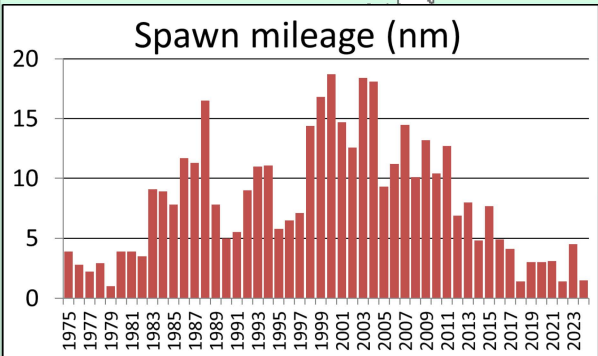

# Seymour Canal herring spawn 2020

# Seymour Canal herring spawn 2021

Seymour Canal herring spawn  
2022

# Seymour Canal herring spawn 2023

Seymour Canal herring spawn  
2024

0 1.25 2.5 5 Miles

Seymour Canal herring spawn  
2025