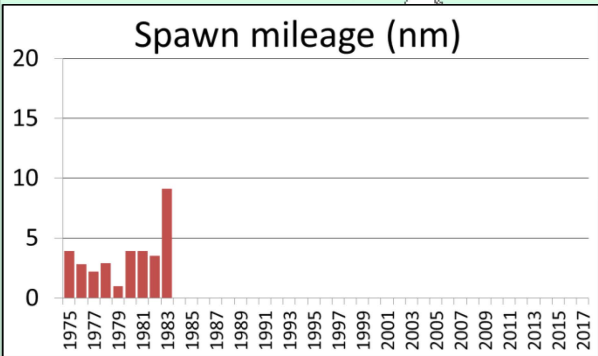

Seymour Canal herring spawn  
1975

Seymour Canal herring spawn  
1976

Seymour Canal herring spawn  
1977

Seymour Canal herring spawn  
1978

Seymour Canal herring spawn  
1979

Seymour Canal herring spawn  
1980

Seymour Canal herring spawn  
1981

Seymour Canal herring spawn  
1982

0 1.25 2.5 5 Miles

Seymour Canal herring spawn  
1983

Seymour Canal herring spawn  
1984

Seymour Canal herring spawn  
1985

Seymour Canal herring spawn  
1986

Seymour Canal herring spawn  
1987

Seymour Canal herring spawn  
1988

Seymour Canal herring spawn  
1989

Seymour Canal herring spawn  
1990

Seymour Canal herring spawn  
1991

Seymour Canal herring spawn  
1992

Seymour Canal herring spawn  
1993

Seymour Canal herring spawn  
1994

Seymour Canal herring spawn  
1995

Seymour Canal herring spawn  
1996

Seymour Canal herring spawn  
1997

Seymour Canal herring spawn  
1998