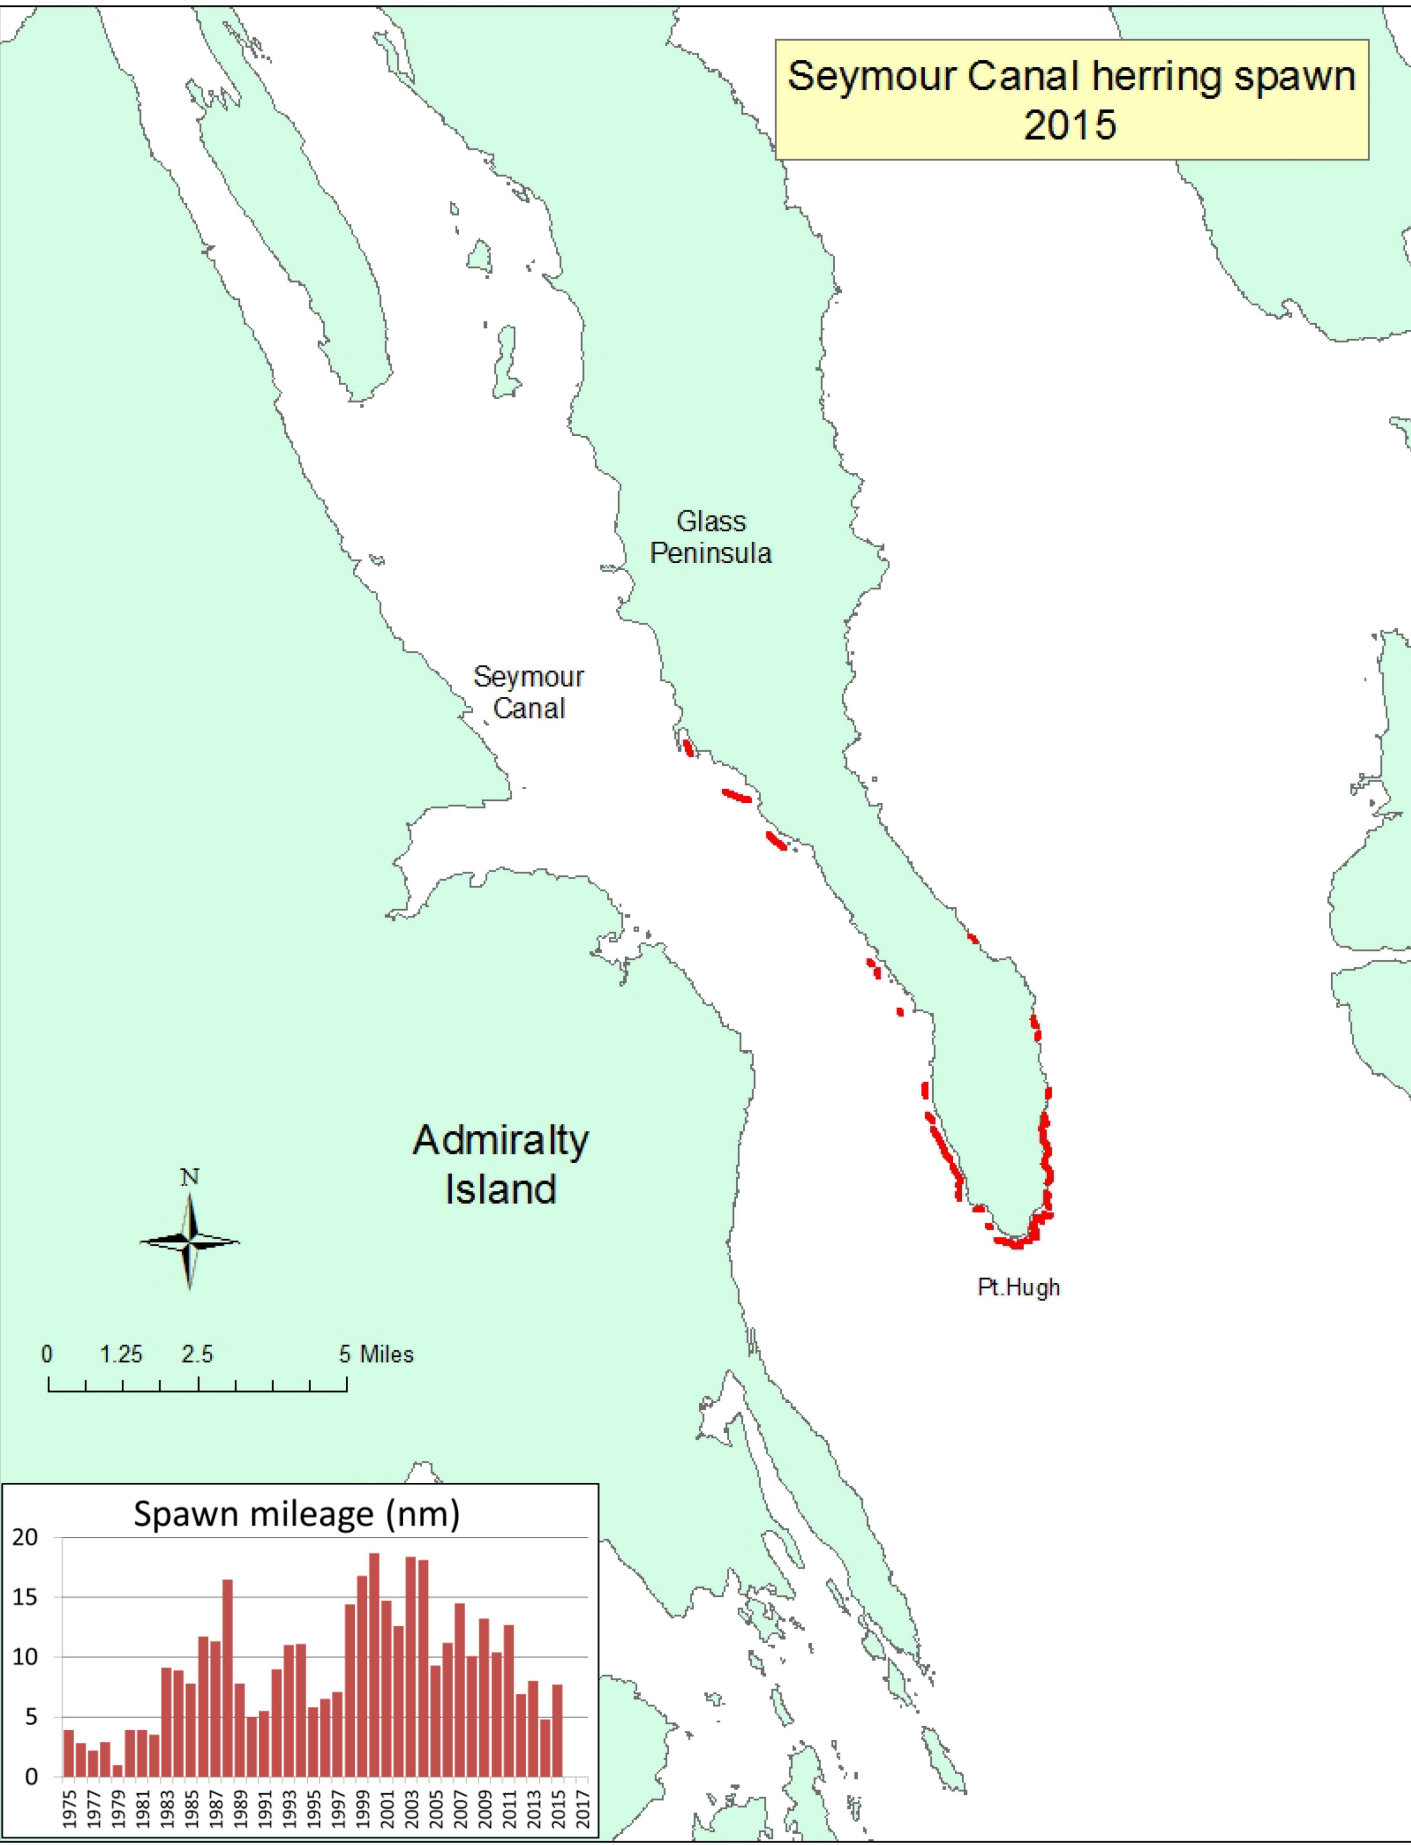

Seymour Canal herring spawn  
2005

Seymour Canal herring spawn  
2006

Seymour Canal herring spawn  
2007

Seymour Canal herring spawn  
2008

Seymour Canal herring spawn  
2009

Seymour Canal herring spawn  
2010

Seymour Canal herring spawn  
2011

Seymour Canal herring spawn  
2012

Spawn mileage (nm)

Seymour Canal herring spawn  
2013

Seymour Canal herring spawn  
2014

Seymour Canal herring spawn  
2015

Seymour Canal herring spawn  
2016

Seymour Canal herring spawn  
2017

Spawn mileage (nm)

Seymour Canal herring spawn  
2018

# Seymour Canal herring spawn 2019