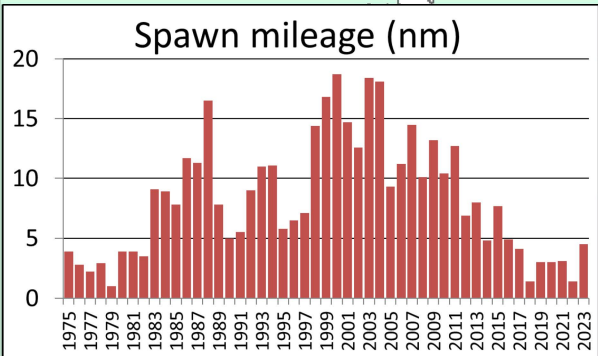

# Seymour Canal herring spawn 2020

# Seymour Canal herring spawn 2021

Seymour Canal herring spawn  
2022

# Seymour Canal herring spawn 2023

Seymour Canal herring spawn  
2024

0 1.25 2.5 5 Miles

Seymour Canal herring spawn  
2025