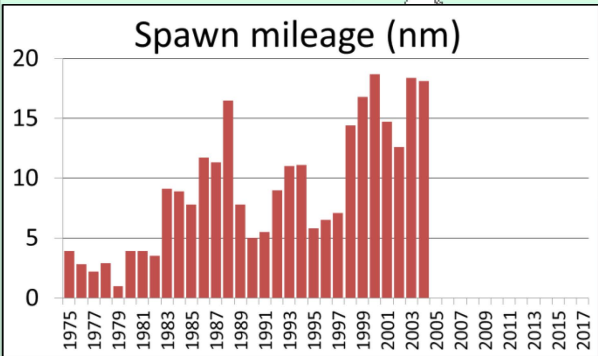

Seymour Canal herring spawn  
1987

Seymour Canal herring spawn  
1988

Seymour Canal herring spawn  
1989

Seymour Canal herring spawn  
1990

Seymour Canal herring spawn  
1991

Seymour Canal herring spawn  
1992

Seymour Canal herring spawn  
1993

Seymour Canal herring spawn  
1994

Seymour Canal herring spawn  
1995

Seymour Canal herring spawn  
1996

Seymour Canal herring spawn  
1997

Seymour Canal herring spawn  
1998

Seymour Canal herring spawn  
1999

Seymour Canal herring spawn  
2000

Seymour Canal herring spawn  
2001

Seymour Canal herring spawn  
2002

Seymour Canal herring spawn  
2003

Seymour Canal herring spawn  
2004

Seymour Canal herring spawn  
2005

Seymour Canal herring spawn  
2006

Seymour Canal herring spawn  
2007

Seymour Canal herring spawn  
2008

Seymour Canal herring spawn  
2009

Seymour Canal herring spawn  
2010