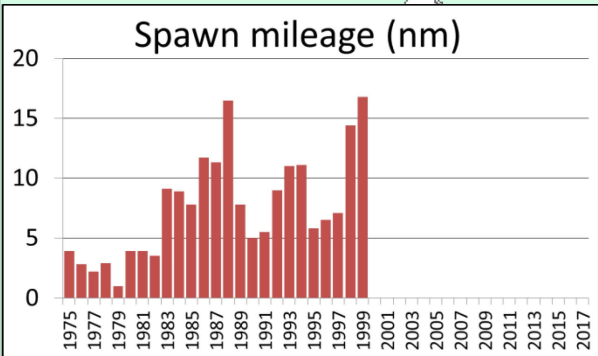

Seymour Canal herring spawn  
1981

Seymour Canal herring spawn  
1982

0 1.25 2.5 5 Miles

Seymour Canal herring spawn  
1983

Seymour Canal herring spawn  
1984

Seymour Canal herring spawn  
1985

Seymour Canal herring spawn  
1986

Seymour Canal herring spawn  
1987

Seymour Canal herring spawn  
1988

Seymour Canal herring spawn  
1989

Seymour Canal herring spawn  
1990

Seymour Canal herring spawn  
1991

Seymour Canal herring spawn  
1992

Seymour Canal herring spawn  
1993

Seymour Canal herring spawn  
1994

Seymour Canal herring spawn  
1995

Seymour Canal herring spawn  
1996

Seymour Canal herring spawn  
1997

Seymour Canal herring spawn  
1998

Seymour Canal herring spawn  
1999

Seymour Canal herring spawn  
2000

Seymour Canal herring spawn  
2001

Seymour Canal herring spawn  
2002

Seymour Canal herring spawn  
2003

Seymour Canal herring spawn  
2004