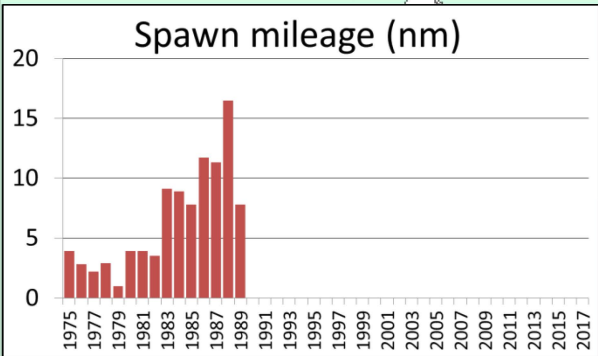

Seymour Canal herring spawn  
1975

Seymour Canal herring spawn  
1976

Seymour Canal herring spawn  
1977

Seymour Canal herring spawn  
1978

Seymour Canal herring spawn  
1979

Seymour Canal herring spawn  
1980

Seymour Canal herring spawn  
1981

Seymour Canal herring spawn  
1982

0 1.25 2.5 5 Miles

Seymour Canal herring spawn  
1983

Seymour Canal herring spawn  
1984

Seymour Canal herring spawn  
1985

Seymour Canal herring spawn  
1986

Seymour Canal herring spawn  
1987

Seymour Canal herring spawn  
1988

Seymour Canal herring spawn  
1989

Seymour Canal herring spawn  
1990

Seymour Canal herring spawn  
1991

Seymour Canal herring spawn  
1992

Seymour Canal herring spawn  
1993

Seymour Canal herring spawn  
1994

Seymour Canal herring spawn  
1995

Seymour Canal herring spawn  
1996

Seymour Canal herring spawn  
1997

Seymour Canal herring spawn  
1998