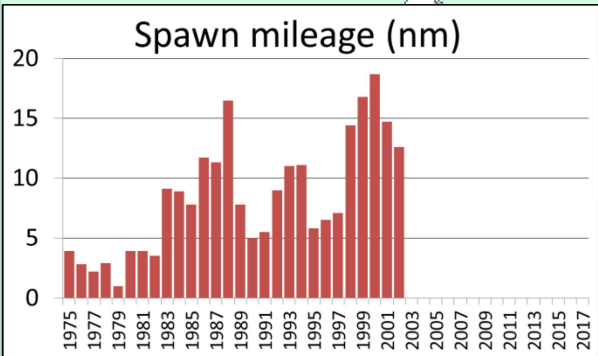

Seymour Canal herring spawn  
1987

Seymour Canal herring spawn  
1988

Seymour Canal herring spawn  
1989

Seymour Canal herring spawn  
1990

Seymour Canal herring spawn  
1991

Seymour Canal herring spawn  
1992

Seymour Canal herring spawn  
1993

Seymour Canal herring spawn  
1994

Seymour Canal herring spawn  
1995

Seymour Canal herring spawn  
1996

Seymour Canal herring spawn  
1997

Seymour Canal herring spawn  
1998

Seymour Canal herring spawn  
1999

Seymour Canal herring spawn  
2000

Seymour Canal herring spawn  
2001

Seymour Canal herring spawn  
2002

Seymour Canal herring spawn  
2003

Seymour Canal herring spawn  
2004

Seymour Canal herring spawn  
2005

Seymour Canal herring spawn  
2006

Seymour Canal herring spawn  
2007

Seymour Canal herring spawn  
2008

Seymour Canal herring spawn  
2009

Seymour Canal herring spawn  
2010