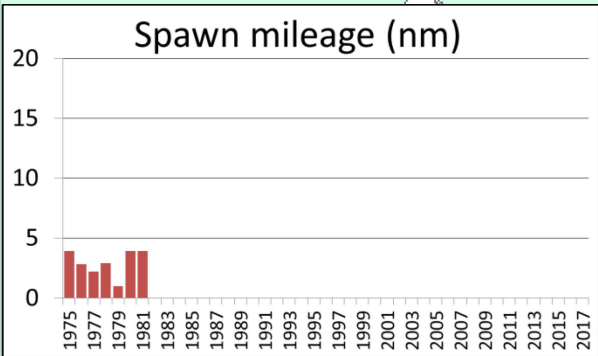

Seymour Canal herring spawn  
1975

Seymour Canal herring spawn  
1976

Seymour Canal herring spawn  
1977

Seymour Canal herring spawn  
1978

Seymour Canal herring spawn  
1979

Seymour Canal herring spawn  
1980

Seymour Canal herring spawn  
1981

Seymour Canal herring spawn  
1982

0 1.25 2.5 5 Miles

Seymour Canal herring spawn  
1983

Seymour Canal herring spawn  
1984

Seymour Canal herring spawn  
1985

Seymour Canal herring spawn  
1986

Seymour Canal herring spawn  
1987

Seymour Canal herring spawn  
1988

Seymour Canal herring spawn  
1989

Seymour Canal herring spawn  
1990

Seymour Canal herring spawn  
1991

Seymour Canal herring spawn  
1992