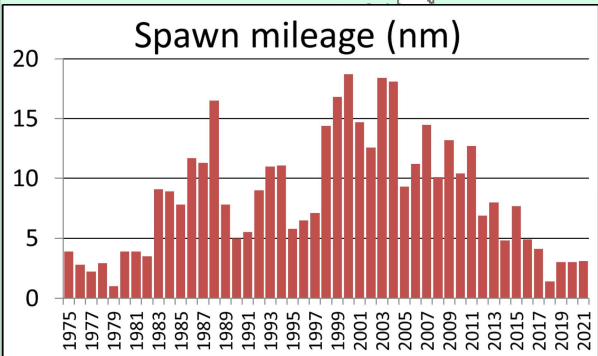

Seymour Canal herring spawn 2021