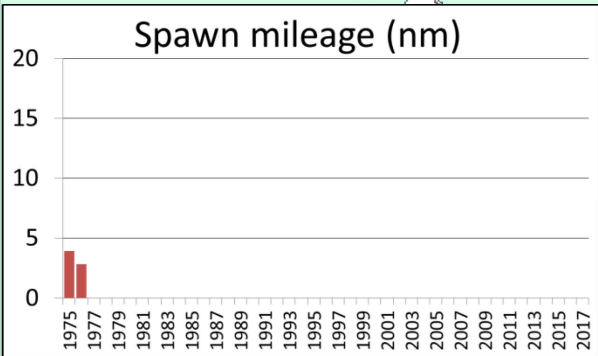

Seymour Canal herring spawn  
1975

Seymour Canal herring spawn  
1976

Seymour Canal herring spawn  
1977

Seymour Canal herring spawn  
1978

Seymour Canal herring spawn  
1979

Seymour Canal herring spawn  
1980

Seymour Canal herring spawn  
1981

Seymour Canal herring spawn  
1982

0 1.25 2.5 5 Miles

Seymour Canal herring spawn  
1983

Seymour Canal herring spawn  
1984

Seymour Canal herring spawn  
1985

Seymour Canal herring spawn  
1986

Seymour Canal herring spawn  
1987

Seymour Canal herring spawn  
1988

Seymour Canal herring spawn  
1989

Seymour Canal herring spawn  
1990

Seymour Canal herring spawn  
1991

Seymour Canal herring spawn  
1992