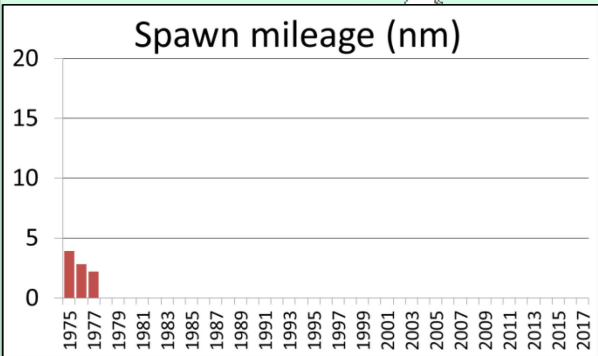

Seymour Canal herring spawn  
1975

Seymour Canal herring spawn  
1976

Seymour Canal herring spawn  
1977

Seymour Canal herring spawn  
1978

Seymour Canal herring spawn  
1979

Seymour Canal herring spawn  
1980

Seymour Canal herring spawn  
1981

Seymour Canal herring spawn  
1982

0 1.25 2.5 5 Miles

Seymour Canal herring spawn  
1983

Seymour Canal herring spawn  
1984

Seymour Canal herring spawn  
1985

Seymour Canal herring spawn  
1986

Seymour Canal herring spawn  
1987

Seymour Canal herring spawn  
1988

Seymour Canal herring spawn  
1989

Seymour Canal herring spawn  
1990

Seymour Canal herring spawn  
1991

Seymour Canal herring spawn  
1992