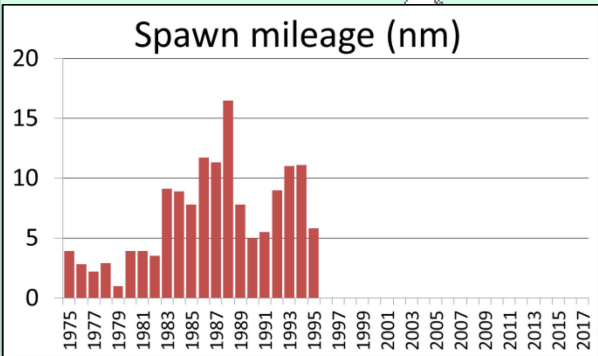

Seymour Canal herring spawn  
1981

Seymour Canal herring spawn  
1982

0 1.25 2.5 5 Miles

Seymour Canal herring spawn  
1983

Seymour Canal herring spawn  
1984

Seymour Canal herring spawn  
1985

Seymour Canal herring spawn  
1986

Seymour Canal herring spawn  
1987

Seymour Canal herring spawn  
1988

Seymour Canal herring spawn  
1989

Seymour Canal herring spawn  
1990

Seymour Canal herring spawn  
1991

Seymour Canal herring spawn  
1992

Seymour Canal herring spawn  
1993

Seymour Canal herring spawn  
1994

Seymour Canal herring spawn  
1995

Seymour Canal herring spawn  
1996

Seymour Canal herring spawn  
1997

Seymour Canal herring spawn  
1998

Seymour Canal herring spawn  
1999

Seymour Canal herring spawn  
2000

Seymour Canal herring spawn  
2001

Seymour Canal herring spawn  
2002

Seymour Canal herring spawn  
2003

Seymour Canal herring spawn  
2004