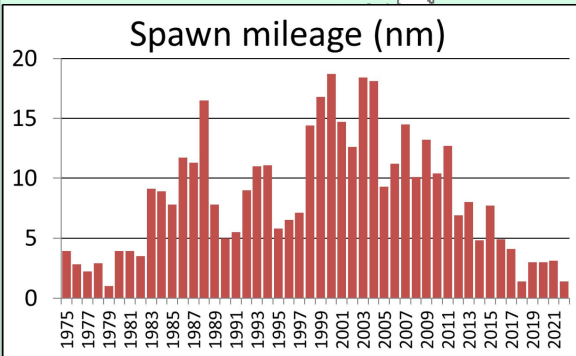

Seymour Canal herring spawn
2022