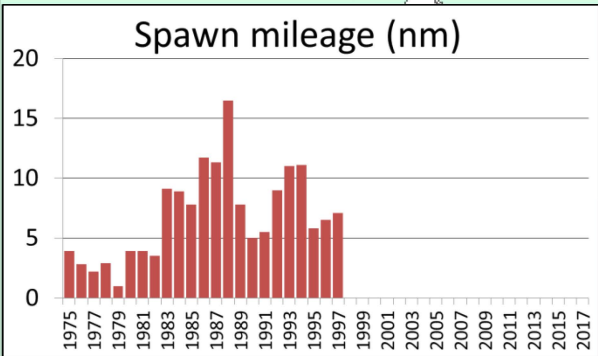

Seymour Canal herring spawn  
1981

Seymour Canal herring spawn  
1982

0 1.25 2.5 5 Miles

Seymour Canal herring spawn  
1983

Seymour Canal herring spawn  
1984

Seymour Canal herring spawn  
1985

Seymour Canal herring spawn  
1986

Seymour Canal herring spawn  
1987

Seymour Canal herring spawn  
1988

Seymour Canal herring spawn  
1989

Seymour Canal herring spawn  
1990

Seymour Canal herring spawn  
1991

Seymour Canal herring spawn  
1992

Seymour Canal herring spawn  
1993

Seymour Canal herring spawn  
1994

Seymour Canal herring spawn  
1995

Seymour Canal herring spawn  
1996

Seymour Canal herring spawn  
1997

Seymour Canal herring spawn  
1998

Seymour Canal herring spawn  
1999

Seymour Canal herring spawn  
2000

Seymour Canal herring spawn  
2001

Seymour Canal herring spawn  
2002

Seymour Canal herring spawn  
2003

Seymour Canal herring spawn  
2004