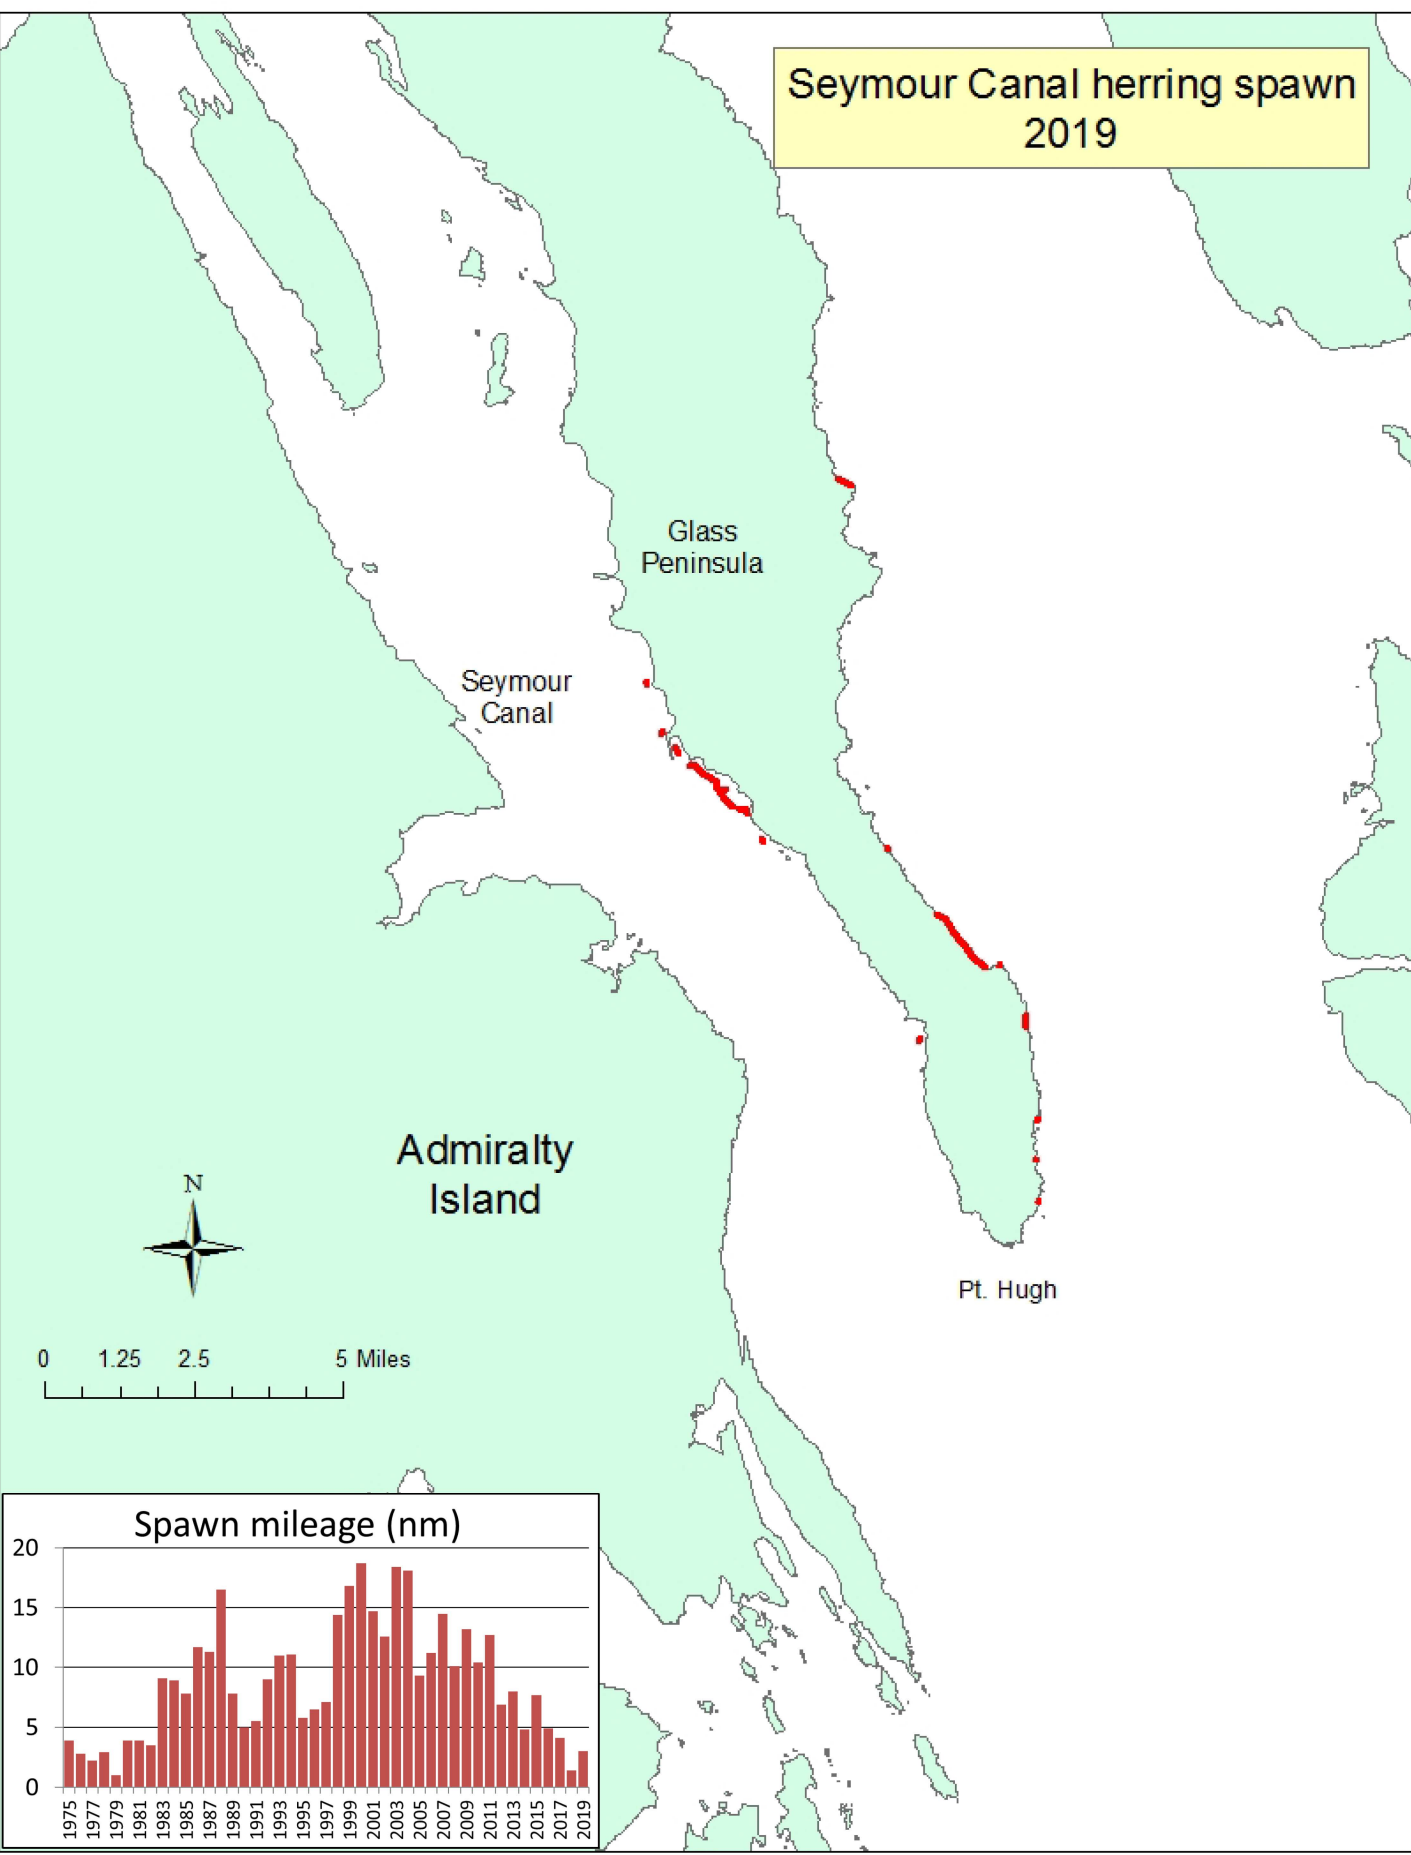

Seymour Canal herring spawn  
2011

Seymour Canal herring spawn  
2012

Spawn mileage (nm)

Seymour Canal herring spawn  
2013

Seymour Canal herring spawn  
2014

Seymour Canal herring spawn  
2015

Seymour Canal herring spawn  
2016

Seymour Canal herring spawn  
2017

Spawn mileage (nm)

Seymour Canal herring spawn  
2018

# Seymour Canal herring spawn 2019

# Seymour Canal herring spawn 2020