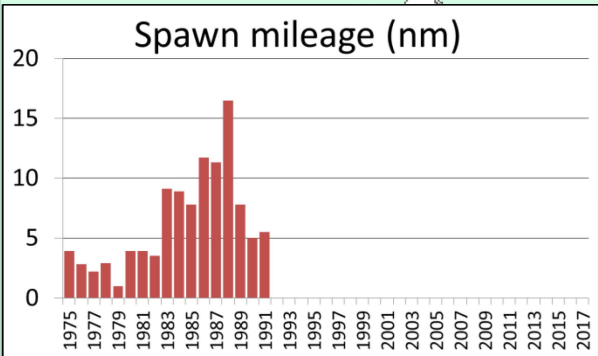

Seymour Canal herring spawn  
1981

Seymour Canal herring spawn  
1982

0 1.25 2.5 5 Miles

Seymour Canal herring spawn  
1983

Seymour Canal herring spawn  
1984

Seymour Canal herring spawn  
1985

Seymour Canal herring spawn  
1986

Seymour Canal herring spawn  
1987

Seymour Canal herring spawn  
1988

Seymour Canal herring spawn  
1989

Seymour Canal herring spawn  
1990

Seymour Canal herring spawn  
1991

Seymour Canal herring spawn  
1992

Seymour Canal herring spawn  
1993

Seymour Canal herring spawn  
1994

Seymour Canal herring spawn  
1995

Seymour Canal herring spawn  
1996

Seymour Canal herring spawn  
1997

Seymour Canal herring spawn  
1998

Seymour Canal herring spawn  
1999

Seymour Canal herring spawn  
2000

Seymour Canal herring spawn  
2001

Seymour Canal herring spawn  
2002

Seymour Canal herring spawn  
2003

Seymour Canal herring spawn  
2004