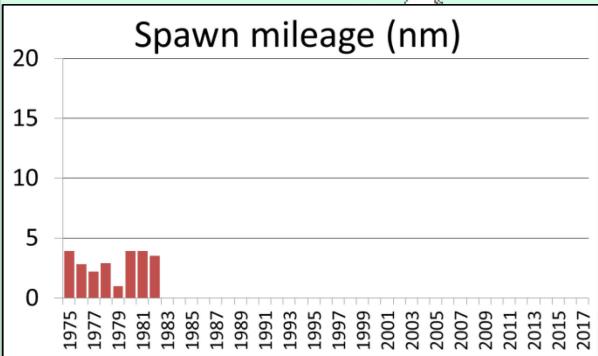

Seymour Canal herring spawn  
1975

Seymour Canal herring spawn  
1976

Seymour Canal herring spawn  
1977

Seymour Canal herring spawn  
1978

Seymour Canal herring spawn  
1979

Seymour Canal herring spawn  
1980

Seymour Canal herring spawn  
1981

Seymour Canal herring spawn  
1982

0 1.25 2.5 5 Miles

Seymour Canal herring spawn  
1983

Seymour Canal herring spawn  
1984

Seymour Canal herring spawn  
1985

Seymour Canal herring spawn  
1986

Seymour Canal herring spawn  
1987

Seymour Canal herring spawn  
1988

Seymour Canal herring spawn  
1989

Seymour Canal herring spawn  
1990

Seymour Canal herring spawn  
1991

Seymour Canal herring spawn  
1992