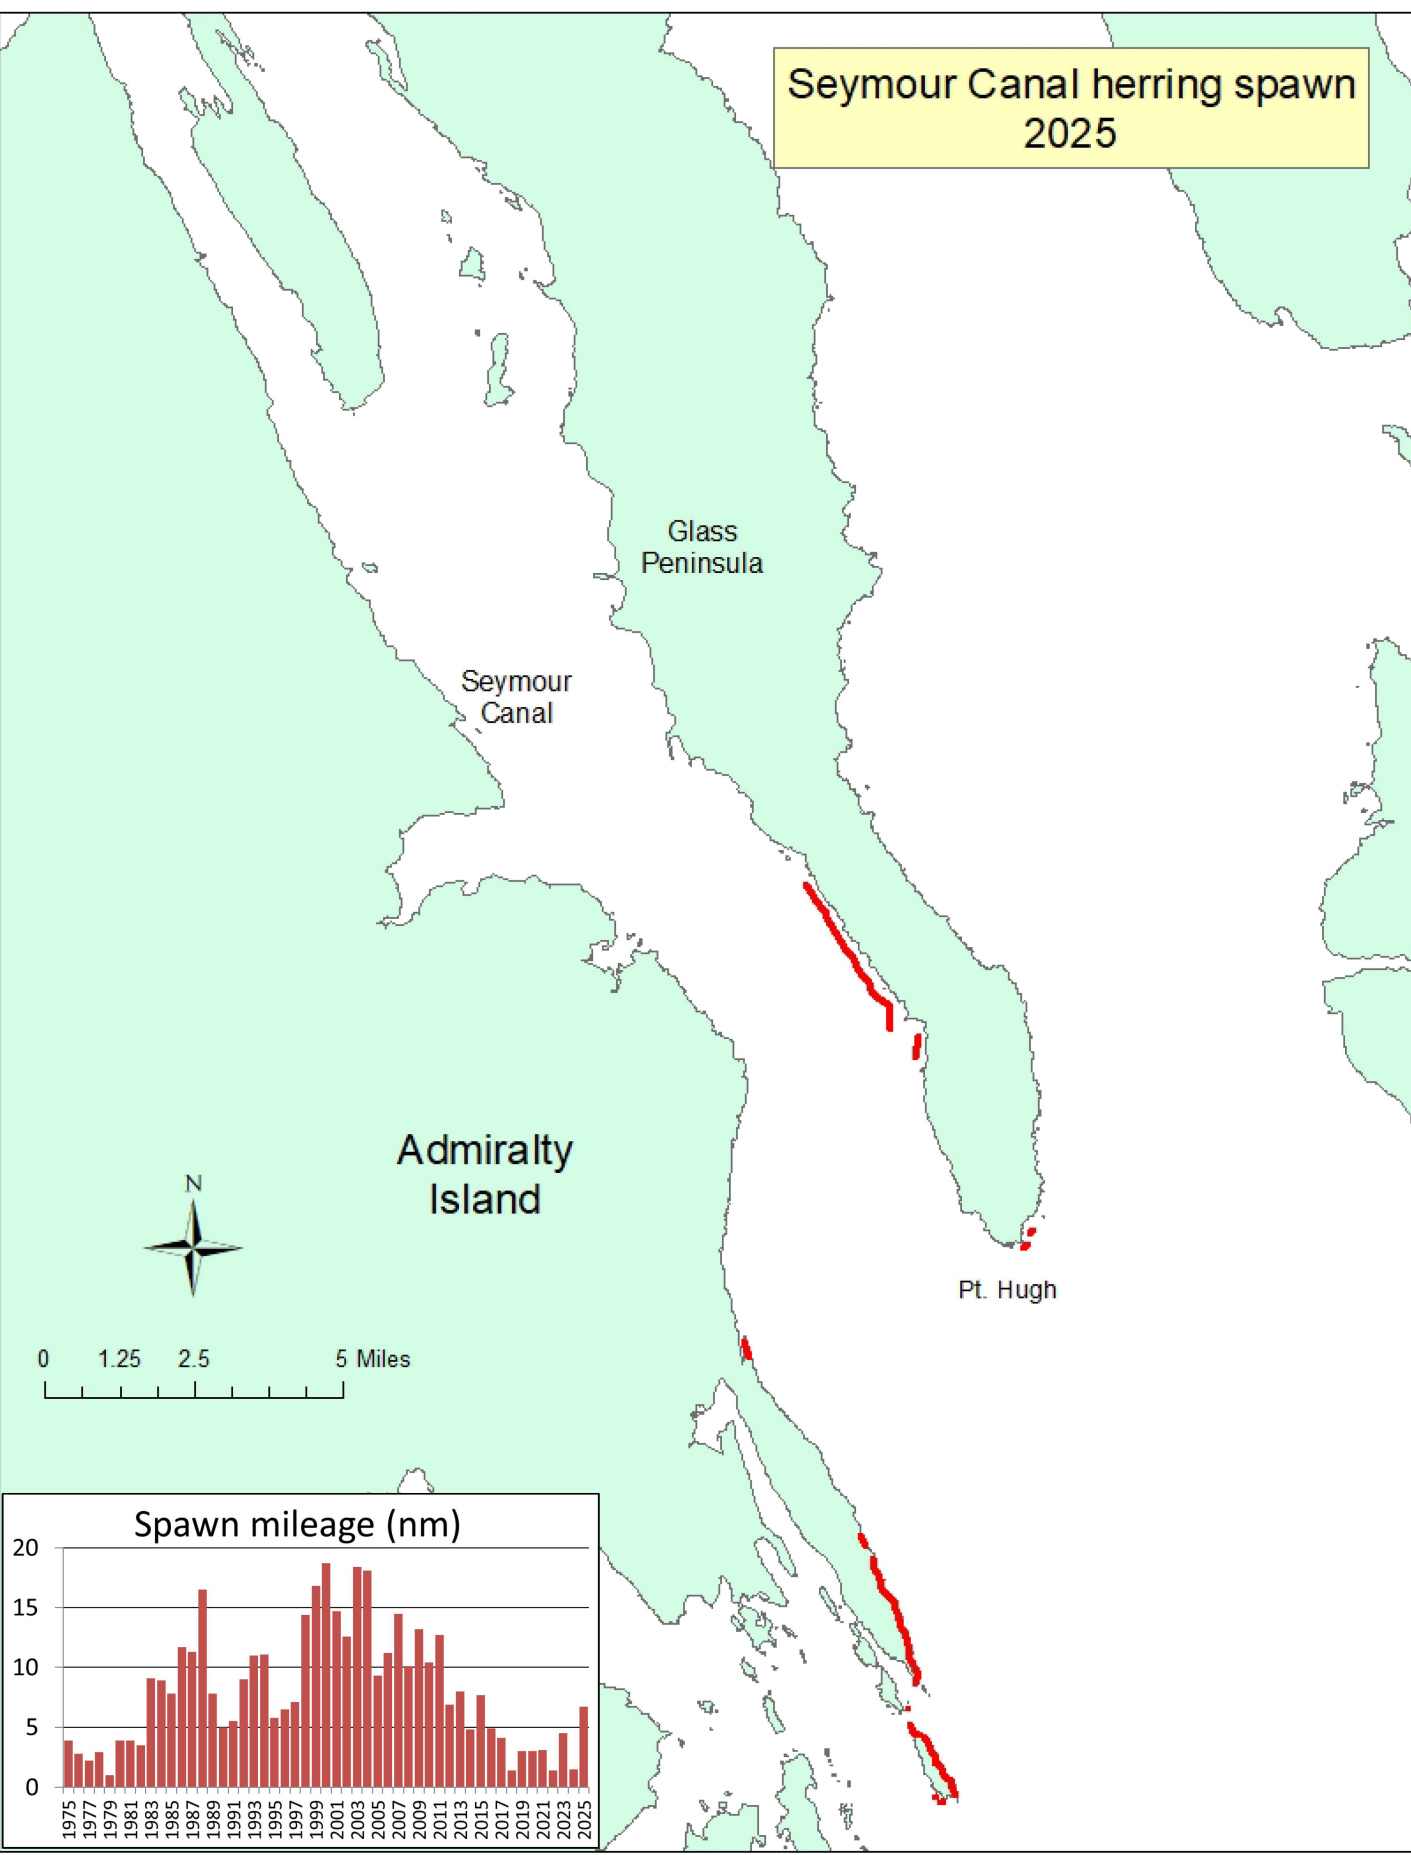

# Seymour Canal herring spawn 2020

# Seymour Canal herring spawn 2021

Seymour Canal herring spawn  
2022

# Seymour Canal herring spawn 2023

Seymour Canal herring spawn  
2024

0 1.25 2.5 5 Miles

Seymour Canal herring spawn  
2025

# Seymour Canal herring spawn 1975 - 2025