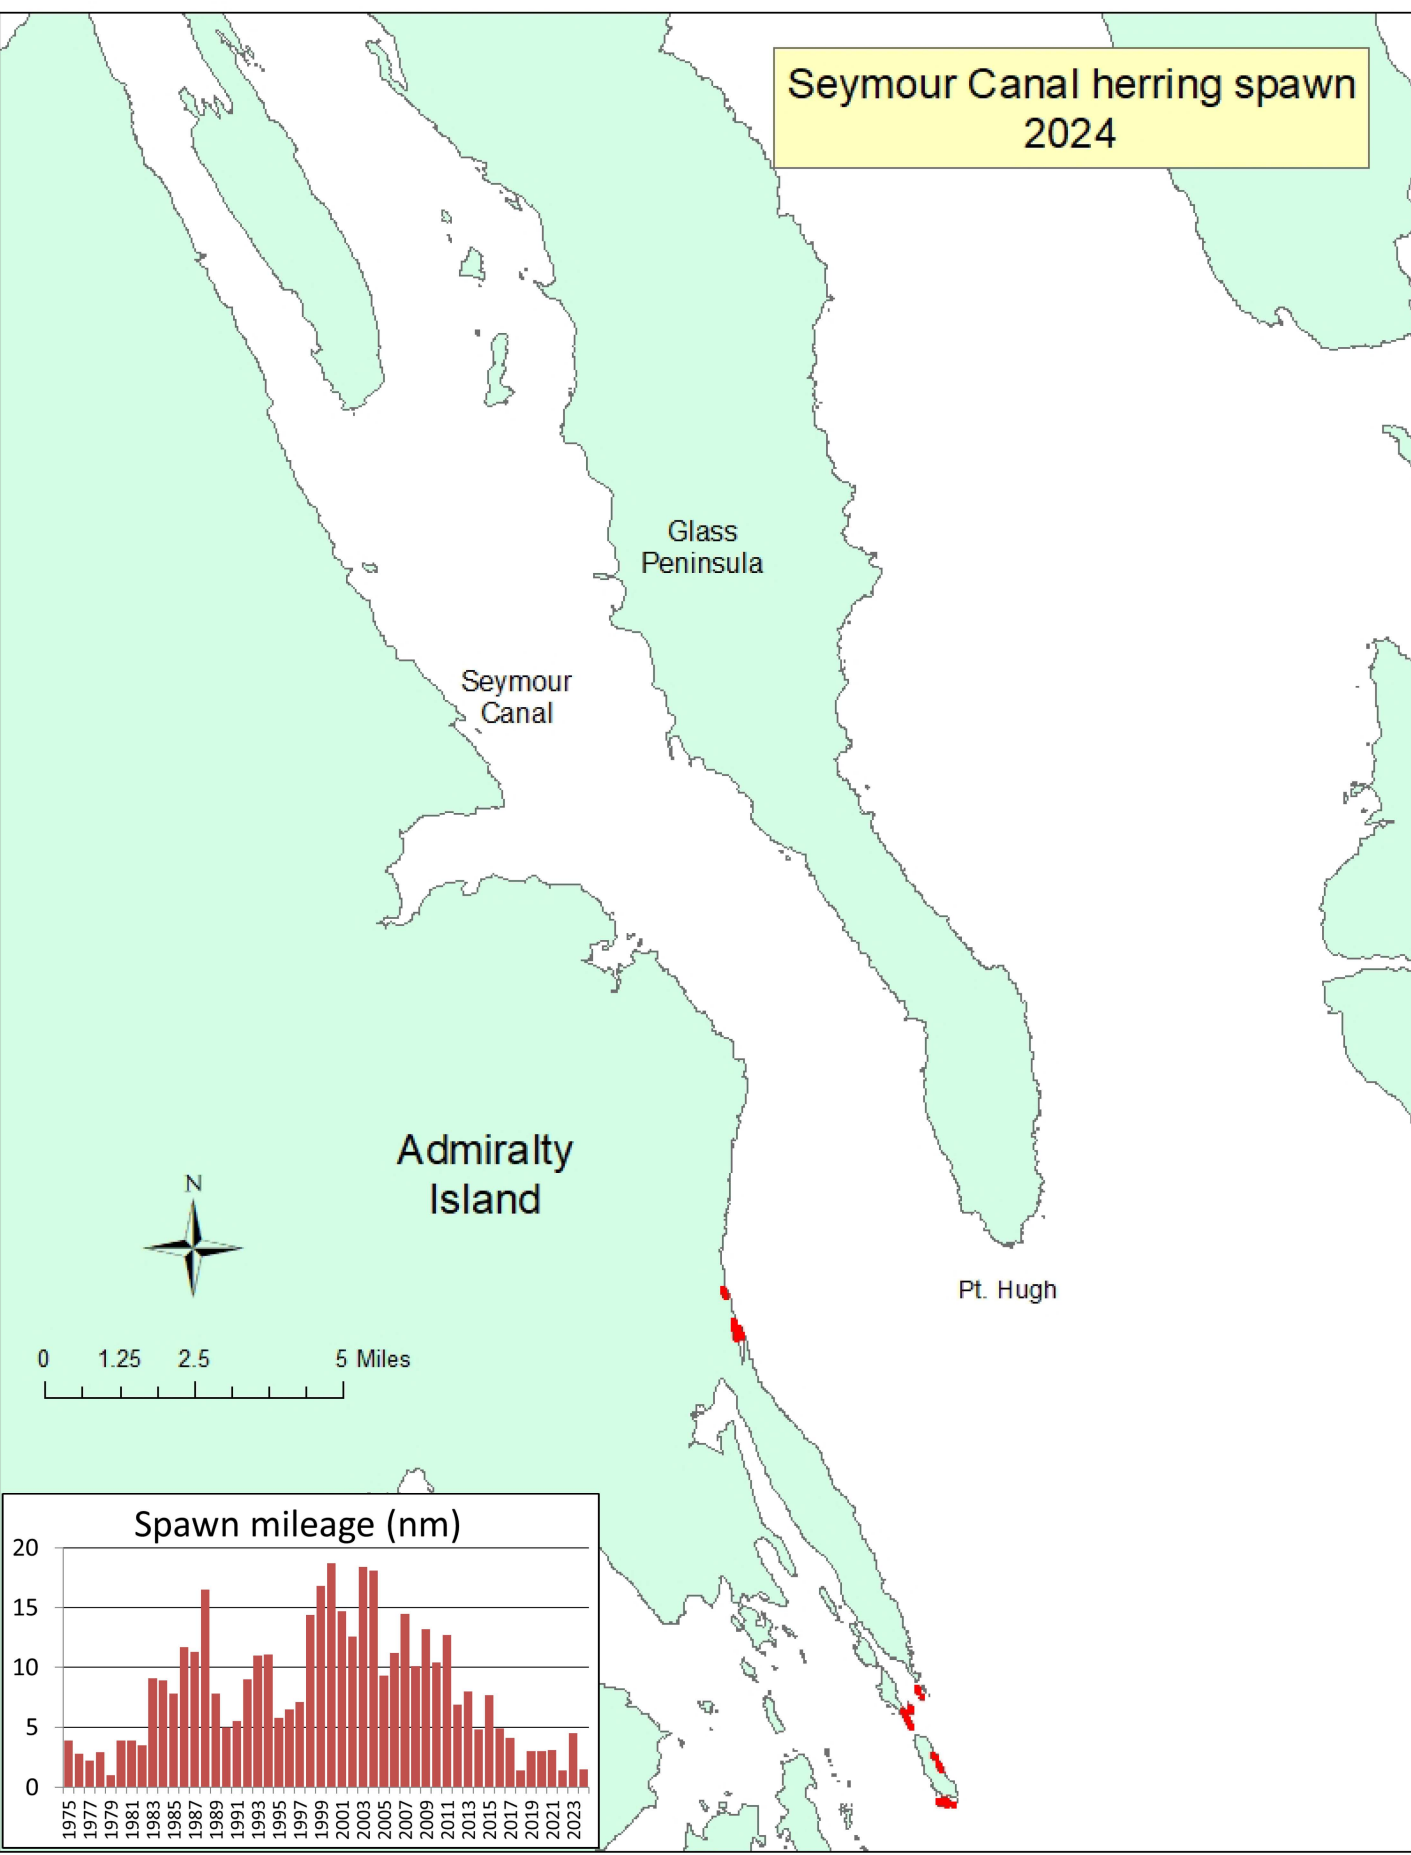

# Seymour Canal herring spawn 2020

# Seymour Canal herring spawn 2021

Seymour Canal herring spawn  
2022

# Seymour Canal herring spawn 2023

Seymour Canal herring spawn  
2024

0 1.25 2.5 5 Miles

Seymour Canal herring spawn  
2025

# Seymour Canal herring spawn 1975 - 2025