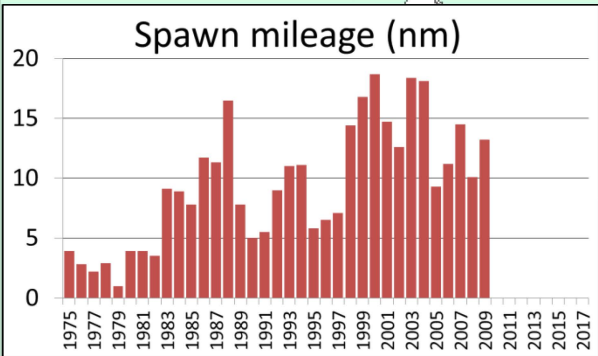

Seymour Canal herring spawn  
1993

Seymour Canal herring spawn  
1994

Seymour Canal herring spawn  
1995

Seymour Canal herring spawn  
1996

Seymour Canal herring spawn  
1997

Seymour Canal herring spawn  
1998

Seymour Canal herring spawn  
1999

Seymour Canal herring spawn  
2000

Seymour Canal herring spawn  
2001

Seymour Canal herring spawn  
2002

Seymour Canal herring spawn  
2003

Seymour Canal herring spawn  
2004

Seymour Canal herring spawn  
2005

Seymour Canal herring spawn  
2006

Seymour Canal herring spawn  
2007

Seymour Canal herring spawn  
2008

Seymour Canal herring spawn  
2009

Seymour Canal herring spawn  
2010

Seymour Canal herring spawn  
2011

Seymour Canal herring spawn  
2012

Spawn mileage (nm)

Seymour Canal herring spawn  
2013

Seymour Canal herring spawn  
2014

Seymour Canal herring spawn  
2015

Seymour Canal herring spawn  
2016