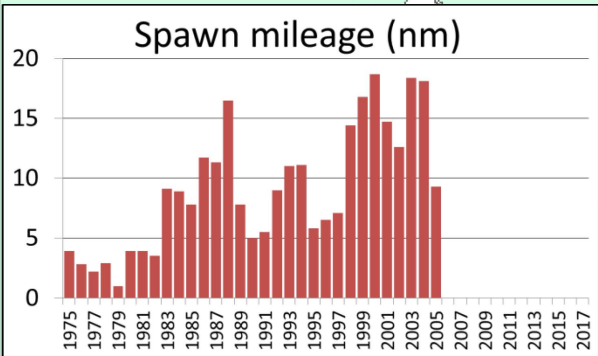

Seymour Canal herring spawn  
1987

Seymour Canal herring spawn  
1988

Seymour Canal herring spawn  
1989

Seymour Canal herring spawn  
1990

Seymour Canal herring spawn  
1991

Seymour Canal herring spawn  
1992

Seymour Canal herring spawn  
1993

Seymour Canal herring spawn  
1994

Seymour Canal herring spawn  
1995

Seymour Canal herring spawn  
1996

Seymour Canal herring spawn  
1997

Seymour Canal herring spawn  
1998

Seymour Canal herring spawn  
1999

Seymour Canal herring spawn  
2000

Seymour Canal herring spawn  
2001

Seymour Canal herring spawn  
2002

Seymour Canal herring spawn  
2003

Seymour Canal herring spawn  
2004

Seymour Canal herring spawn  
2005

Seymour Canal herring spawn  
2006

Seymour Canal herring spawn  
2007

Seymour Canal herring spawn  
2008

Seymour Canal herring spawn  
2009

Seymour Canal herring spawn  
2010