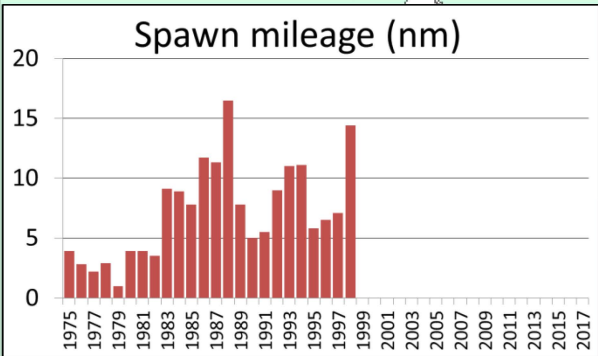

Seymour Canal herring spawn  
1981

Seymour Canal herring spawn  
1982

0 1.25 2.5 5 Miles

Seymour Canal herring spawn  
1983

Seymour Canal herring spawn  
1984

Seymour Canal herring spawn  
1985

Seymour Canal herring spawn  
1986

Seymour Canal herring spawn  
1987

Seymour Canal herring spawn  
1988

Seymour Canal herring spawn  
1989

Seymour Canal herring spawn  
1990

Seymour Canal herring spawn  
1991

Seymour Canal herring spawn  
1992

Seymour Canal herring spawn  
1993

Seymour Canal herring spawn  
1994

Seymour Canal herring spawn  
1995

Seymour Canal herring spawn  
1996

Seymour Canal herring spawn  
1997

Seymour Canal herring spawn  
1998

Seymour Canal herring spawn  
1999

Seymour Canal herring spawn  
2000

Seymour Canal herring spawn  
2001

Seymour Canal herring spawn  
2002

Seymour Canal herring spawn  
2003

Seymour Canal herring spawn  
2004