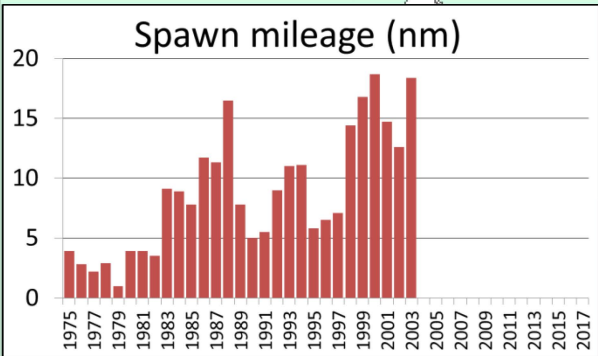

Seymour Canal herring spawn  
1987

Seymour Canal herring spawn  
1988

Seymour Canal herring spawn  
1989

Seymour Canal herring spawn  
1990

Seymour Canal herring spawn  
1991

Seymour Canal herring spawn  
1992

Seymour Canal herring spawn  
1993

Seymour Canal herring spawn  
1994

Seymour Canal herring spawn  
1995

Seymour Canal herring spawn  
1996

Seymour Canal herring spawn  
1997

Seymour Canal herring spawn  
1998

Seymour Canal herring spawn  
1999

Seymour Canal herring spawn  
2000

Seymour Canal herring spawn  
2001

Seymour Canal herring spawn  
2002

Seymour Canal herring spawn  
2003

Seymour Canal herring spawn  
2004

Seymour Canal herring spawn  
2005

Seymour Canal herring spawn  
2006

Seymour Canal herring spawn  
2007

Seymour Canal herring spawn  
2008

Seymour Canal herring spawn  
2009

Seymour Canal herring spawn  
2010