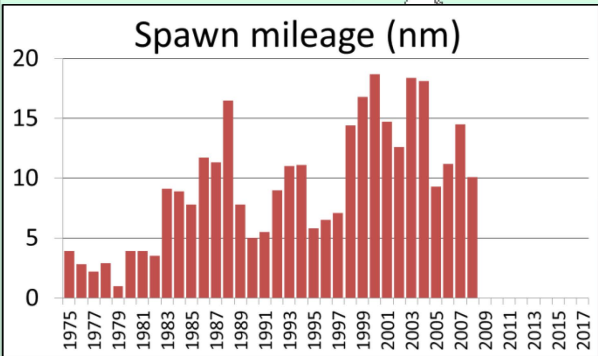

Seymour Canal herring spawn  
1993

Seymour Canal herring spawn  
1994

Seymour Canal herring spawn  
1995

Seymour Canal herring spawn  
1996

Seymour Canal herring spawn  
1997

Seymour Canal herring spawn  
1998

Seymour Canal herring spawn  
1999

Seymour Canal herring spawn  
2000

Seymour Canal herring spawn  
2001

Seymour Canal herring spawn  
2002

Seymour Canal herring spawn  
2003

Seymour Canal herring spawn  
2004

Seymour Canal herring spawn  
2005

Seymour Canal herring spawn  
2006

Seymour Canal herring spawn  
2007

Seymour Canal herring spawn  
2008

Seymour Canal herring spawn  
2009

Seymour Canal herring spawn  
2010

Seymour Canal herring spawn  
2011

Seymour Canal herring spawn  
2012

Spawn mileage (nm)

Seymour Canal herring spawn  
2013

Seymour Canal herring spawn  
2014

Seymour Canal herring spawn  
2015

Seymour Canal herring spawn  
2016