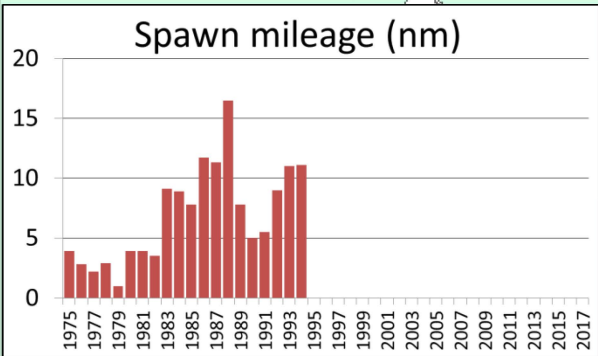

Seymour Canal herring spawn  
1981

Seymour Canal herring spawn  
1982

0 1.25 2.5 5 Miles

Seymour Canal herring spawn  
1983

Seymour Canal herring spawn  
1984

Seymour Canal herring spawn  
1985

Seymour Canal herring spawn  
1986

Seymour Canal herring spawn  
1987

Seymour Canal herring spawn  
1988

Seymour Canal herring spawn  
1989

Seymour Canal herring spawn  
1990

Seymour Canal herring spawn  
1991

Seymour Canal herring spawn  
1992

Seymour Canal herring spawn  
1993

Seymour Canal herring spawn  
1994

Seymour Canal herring spawn  
1995

Seymour Canal herring spawn  
1996

Seymour Canal herring spawn  
1997

Seymour Canal herring spawn  
1998

Seymour Canal herring spawn  
1999

Seymour Canal herring spawn  
2000

Seymour Canal herring spawn  
2001

Seymour Canal herring spawn  
2002

Seymour Canal herring spawn  
2003

Seymour Canal herring spawn  
2004