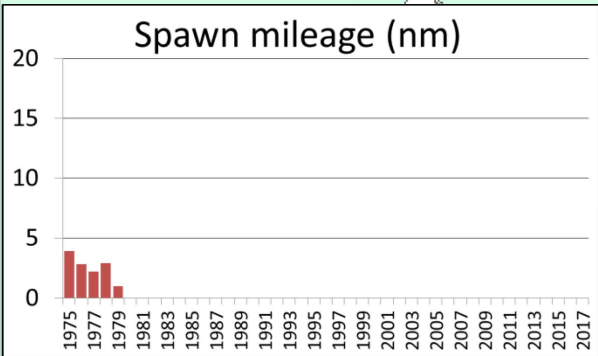

Seymour Canal herring spawn  
1975

Seymour Canal herring spawn  
1976

Seymour Canal herring spawn  
1977

Seymour Canal herring spawn  
1978

Seymour Canal herring spawn  
1979

Seymour Canal herring spawn  
1980

Seymour Canal herring spawn  
1981

Seymour Canal herring spawn  
1982

0 1.25 2.5 5 Miles

Seymour Canal herring spawn  
1983

Seymour Canal herring spawn  
1984

Seymour Canal herring spawn  
1985

Seymour Canal herring spawn  
1986

Seymour Canal herring spawn  
1987

Seymour Canal herring spawn  
1988

Seymour Canal herring spawn  
1989

Seymour Canal herring spawn  
1990

Seymour Canal herring spawn  
1991

Seymour Canal herring spawn  
1992