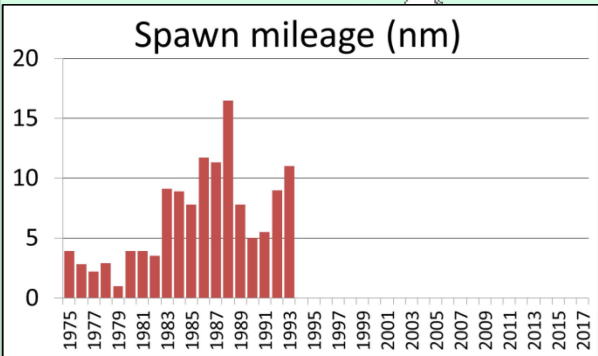

Seymour Canal herring spawn  
1981

Seymour Canal herring spawn  
1982

0 1.25 2.5 5 Miles

Seymour Canal herring spawn  
1983

Seymour Canal herring spawn  
1984

Seymour Canal herring spawn  
1985

Seymour Canal herring spawn  
1986

Seymour Canal herring spawn  
1987

Seymour Canal herring spawn  
1988

Seymour Canal herring spawn  
1989

Seymour Canal herring spawn  
1990

Seymour Canal herring spawn  
1991

Seymour Canal herring spawn  
1992

Seymour Canal herring spawn  
1993

Seymour Canal herring spawn  
1994

Seymour Canal herring spawn  
1995

Seymour Canal herring spawn  
1996

Seymour Canal herring spawn  
1997

Seymour Canal herring spawn  
1998

Seymour Canal herring spawn  
1999

Seymour Canal herring spawn  
2000

Seymour Canal herring spawn  
2001

Seymour Canal herring spawn  
2002

Seymour Canal herring spawn  
2003

Seymour Canal herring spawn  
2004