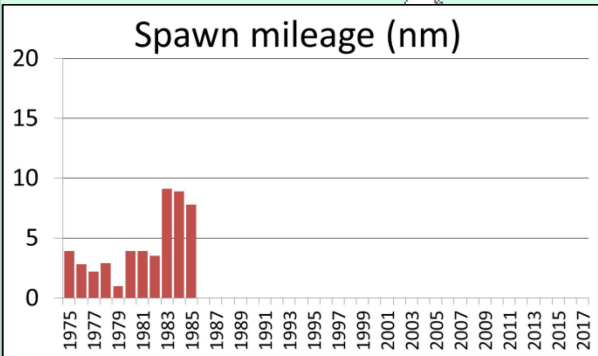

Seymour Canal herring spawn  
1975

Seymour Canal herring spawn  
1976

Seymour Canal herring spawn  
1977

Seymour Canal herring spawn  
1978

Seymour Canal herring spawn  
1979

Seymour Canal herring spawn  
1980

Seymour Canal herring spawn  
1981

Seymour Canal herring spawn  
1982

0 1.25 2.5 5 Miles

Seymour Canal herring spawn  
1983

Seymour Canal herring spawn  
1984

Seymour Canal herring spawn  
1985

Seymour Canal herring spawn  
1986

Seymour Canal herring spawn  
1987

Seymour Canal herring spawn  
1988

Seymour Canal herring spawn  
1989

Seymour Canal herring spawn  
1990

Seymour Canal herring spawn  
1991

Seymour Canal herring spawn  
1992

Seymour Canal herring spawn  
1993

Seymour Canal herring spawn  
1994

Seymour Canal herring spawn  
1995

Seymour Canal herring spawn  
1996

Seymour Canal herring spawn  
1997

Seymour Canal herring spawn  
1998