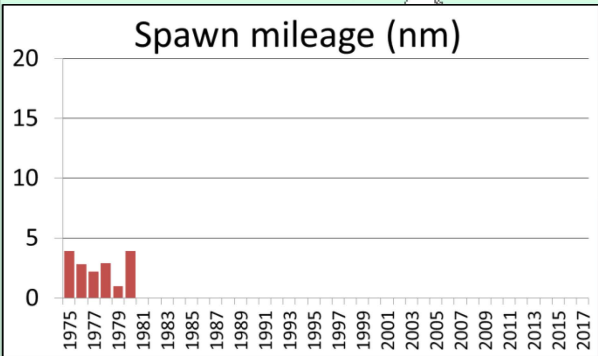

Seymour Canal herring spawn  
1975

Seymour Canal herring spawn  
1976

Seymour Canal herring spawn  
1977

Seymour Canal herring spawn  
1978

Seymour Canal herring spawn  
1979

Seymour Canal herring spawn  
1980

Seymour Canal herring spawn  
1981

Seymour Canal herring spawn  
1982

0 1.25 2.5 5 Miles

Seymour Canal herring spawn  
1983

Seymour Canal herring spawn  
1984

Seymour Canal herring spawn  
1985

Seymour Canal herring spawn  
1986

Seymour Canal herring spawn  
1987

Seymour Canal herring spawn  
1988

Seymour Canal herring spawn  
1989

Seymour Canal herring spawn  
1990

Seymour Canal herring spawn  
1991

Seymour Canal herring spawn  
1992