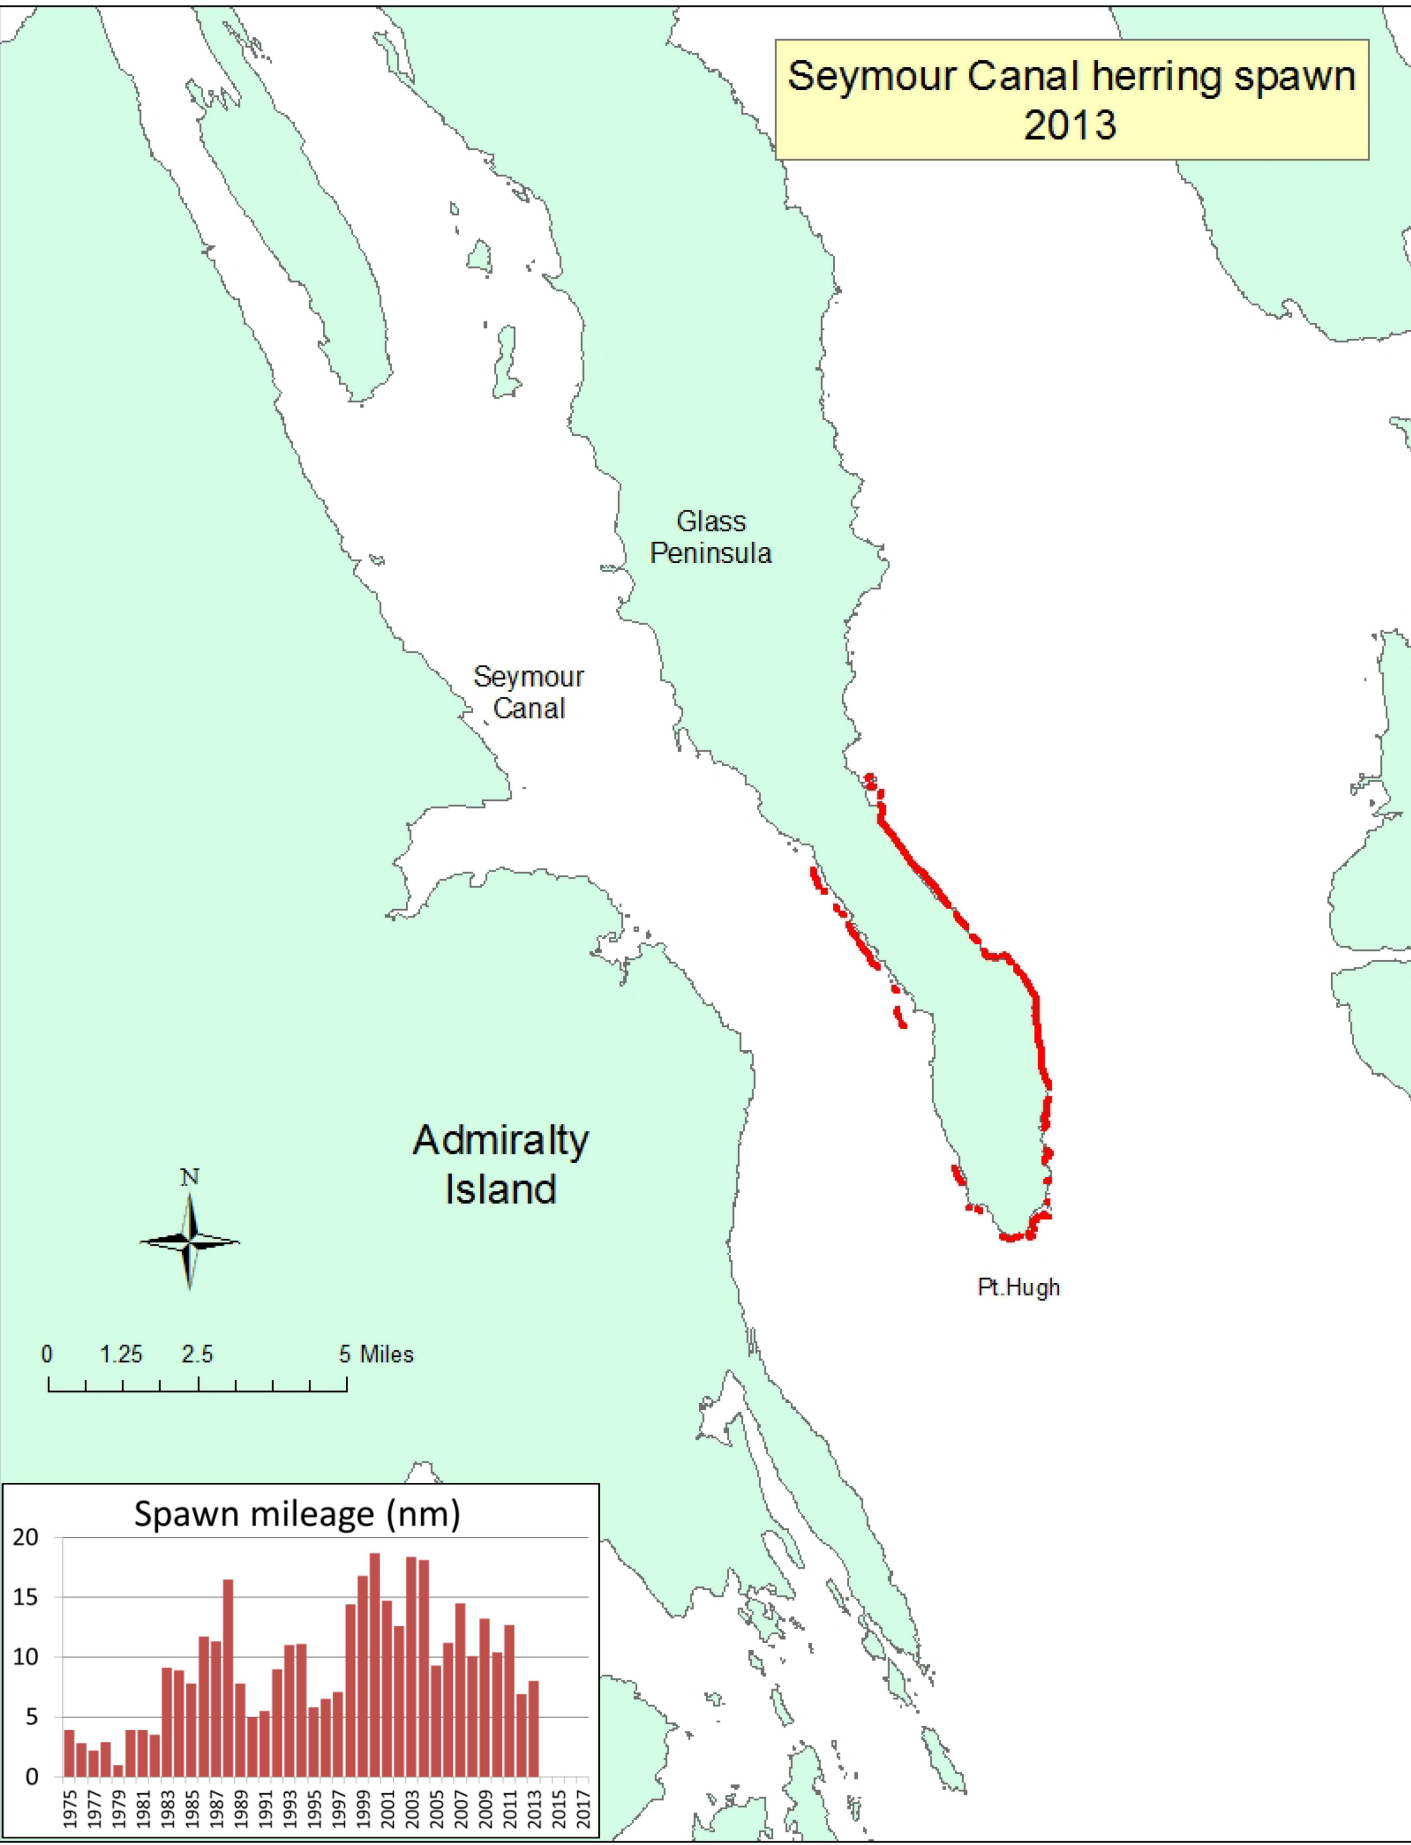

Seymour Canal herring spawn  
2005

Seymour Canal herring spawn  
2006

Seymour Canal herring spawn  
2007

Seymour Canal herring spawn  
2008

Seymour Canal herring spawn  
2009

Seymour Canal herring spawn  
2010

Seymour Canal herring spawn  
2011

Seymour Canal herring spawn  
2012

Spawn mileage (nm)

Seymour Canal herring spawn  
2013

Seymour Canal herring spawn  
2014

Seymour Canal herring spawn  
2015

Seymour Canal herring spawn  
2016

Seymour Canal herring spawn  
2017

Spawn mileage (nm)

Seymour Canal herring spawn  
2018

# Seymour Canal herring spawn 2019