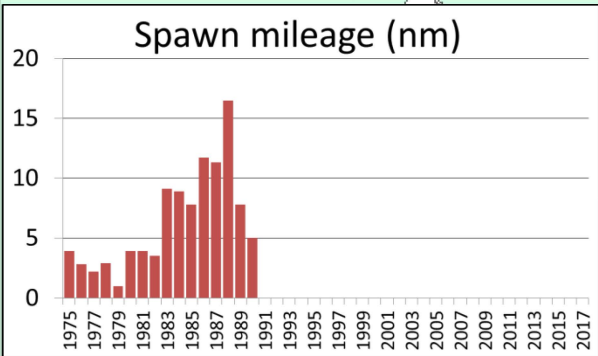

Seymour Canal herring spawn  
1981

Seymour Canal herring spawn  
1982

0 1.25 2.5 5 Miles

Seymour Canal herring spawn  
1983

Seymour Canal herring spawn  
1984

Seymour Canal herring spawn  
1985

Seymour Canal herring spawn  
1986

Seymour Canal herring spawn  
1987

Seymour Canal herring spawn  
1988

Seymour Canal herring spawn  
1989

Seymour Canal herring spawn  
1990

Seymour Canal herring spawn  
1991

Seymour Canal herring spawn  
1992

Seymour Canal herring spawn  
1993

Seymour Canal herring spawn  
1994

Seymour Canal herring spawn  
1995

Seymour Canal herring spawn  
1996

Seymour Canal herring spawn  
1997

Seymour Canal herring spawn  
1998

Seymour Canal herring spawn  
1999

Seymour Canal herring spawn  
2000

Seymour Canal herring spawn  
2001

Seymour Canal herring spawn  
2002

Seymour Canal herring spawn  
2003

Seymour Canal herring spawn  
2004