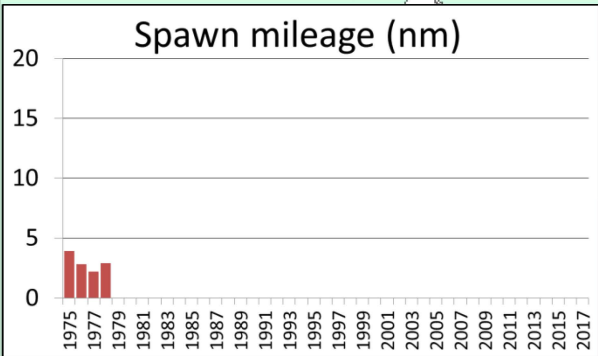

Seymour Canal herring spawn  
1975

Seymour Canal herring spawn  
1976

Seymour Canal herring spawn  
1977

Seymour Canal herring spawn  
1978

Seymour Canal herring spawn  
1979

Seymour Canal herring spawn  
1980

Seymour Canal herring spawn  
1981

Seymour Canal herring spawn  
1982

0 1.25 2.5 5 Miles

Seymour Canal herring spawn  
1983

Seymour Canal herring spawn  
1984

Seymour Canal herring spawn  
1985

Seymour Canal herring spawn  
1986

Seymour Canal herring spawn  
1987

Seymour Canal herring spawn  
1988

Seymour Canal herring spawn  
1989

Seymour Canal herring spawn  
1990

Seymour Canal herring spawn  
1991

Seymour Canal herring spawn  
1992