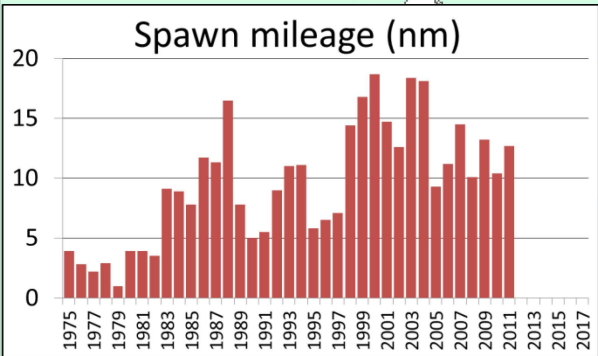

Seymour Canal herring spawn  
1993

Seymour Canal herring spawn  
1994

Seymour Canal herring spawn  
1995

Seymour Canal herring spawn  
1996

Seymour Canal herring spawn  
1997

Seymour Canal herring spawn  
1998

Seymour Canal herring spawn  
1999

Seymour Canal herring spawn  
2000

Seymour Canal herring spawn  
2001

Seymour Canal herring spawn  
2002

Seymour Canal herring spawn  
2003

Seymour Canal herring spawn  
2004

Seymour Canal herring spawn  
2005

Seymour Canal herring spawn  
2006

Seymour Canal herring spawn  
2007

Seymour Canal herring spawn  
2008

Seymour Canal herring spawn  
2009

Seymour Canal herring spawn  
2010

Seymour Canal herring spawn  
2011

Seymour Canal herring spawn  
2012

Spawn mileage (nm)

Seymour Canal herring spawn  
2013

Seymour Canal herring spawn  
2014

Seymour Canal herring spawn  
2015

Seymour Canal herring spawn  
2016