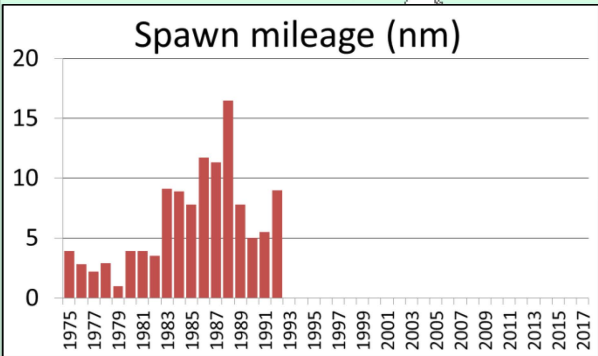

Seymour Canal herring spawn  
1981

Seymour Canal herring spawn  
1982

0 1.25 2.5 5 Miles

Seymour Canal herring spawn  
1983

Seymour Canal herring spawn  
1984

Seymour Canal herring spawn  
1985

Seymour Canal herring spawn  
1986

Seymour Canal herring spawn  
1987

Seymour Canal herring spawn  
1988

Seymour Canal herring spawn  
1989

Seymour Canal herring spawn  
1990

Seymour Canal herring spawn  
1991

Seymour Canal herring spawn  
1992

Seymour Canal herring spawn  
1993

Seymour Canal herring spawn  
1994

Seymour Canal herring spawn  
1995

Seymour Canal herring spawn  
1996

Seymour Canal herring spawn  
1997

Seymour Canal herring spawn  
1998

Seymour Canal herring spawn  
1999

Seymour Canal herring spawn  
2000

Seymour Canal herring spawn  
2001

Seymour Canal herring spawn  
2002

Seymour Canal herring spawn  
2003

Seymour Canal herring spawn  
2004