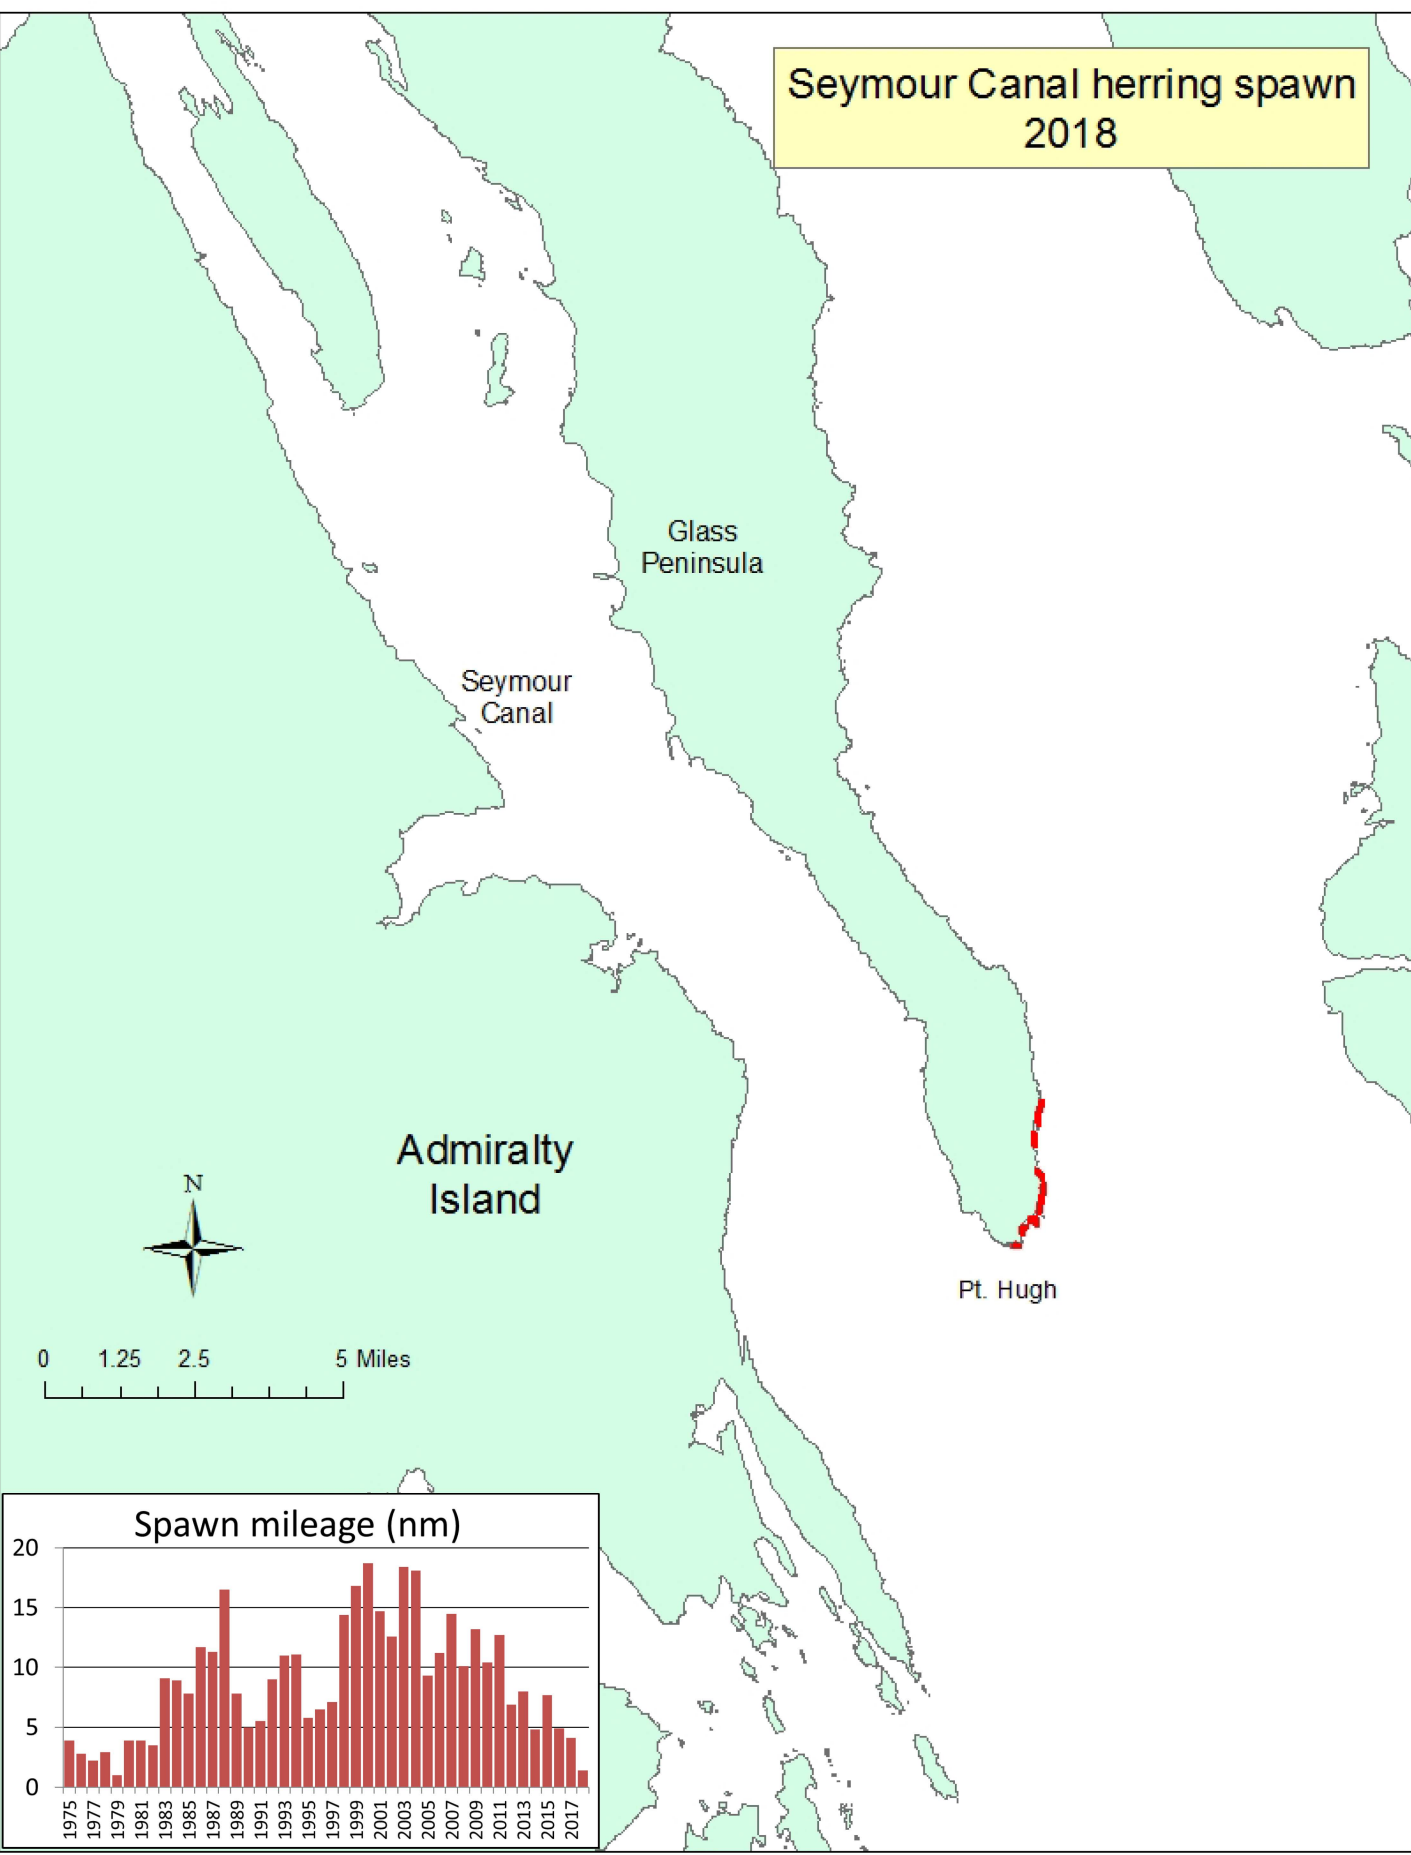

Seymour Canal herring spawn  
2005

Seymour Canal herring spawn  
2006

Seymour Canal herring spawn  
2007

Seymour Canal herring spawn  
2008

Seymour Canal herring spawn  
2009

Seymour Canal herring spawn  
2010

Seymour Canal herring spawn  
2011

Seymour Canal herring spawn  
2012

Spawn mileage (nm)

Seymour Canal herring spawn  
2013

Seymour Canal herring spawn  
2014

Seymour Canal herring spawn  
2015

Seymour Canal herring spawn  
2016

Seymour Canal herring spawn  
2017

Spawn mileage (nm)

Seymour Canal herring spawn  
2018

# Seymour Canal herring spawn 2019