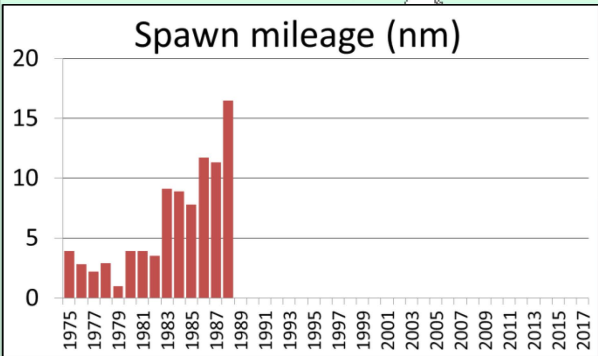

Seymour Canal herring spawn  
1975

Seymour Canal herring spawn  
1976

Seymour Canal herring spawn  
1977

Seymour Canal herring spawn  
1978

Seymour Canal herring spawn  
1979

Seymour Canal herring spawn  
1980

Seymour Canal herring spawn  
1981

Seymour Canal herring spawn  
1982

0 1.25 2.5 5 Miles

Seymour Canal herring spawn  
1983

Seymour Canal herring spawn  
1984

Seymour Canal herring spawn  
1985

Seymour Canal herring spawn  
1986

Seymour Canal herring spawn  
1987

Seymour Canal herring spawn  
1988

Seymour Canal herring spawn  
1989

Seymour Canal herring spawn  
1990

Seymour Canal herring spawn  
1991

Seymour Canal herring spawn  
1992

Seymour Canal herring spawn  
1993

Seymour Canal herring spawn  
1994

Seymour Canal herring spawn  
1995

Seymour Canal herring spawn  
1996

Seymour Canal herring spawn  
1997

Seymour Canal herring spawn  
1998