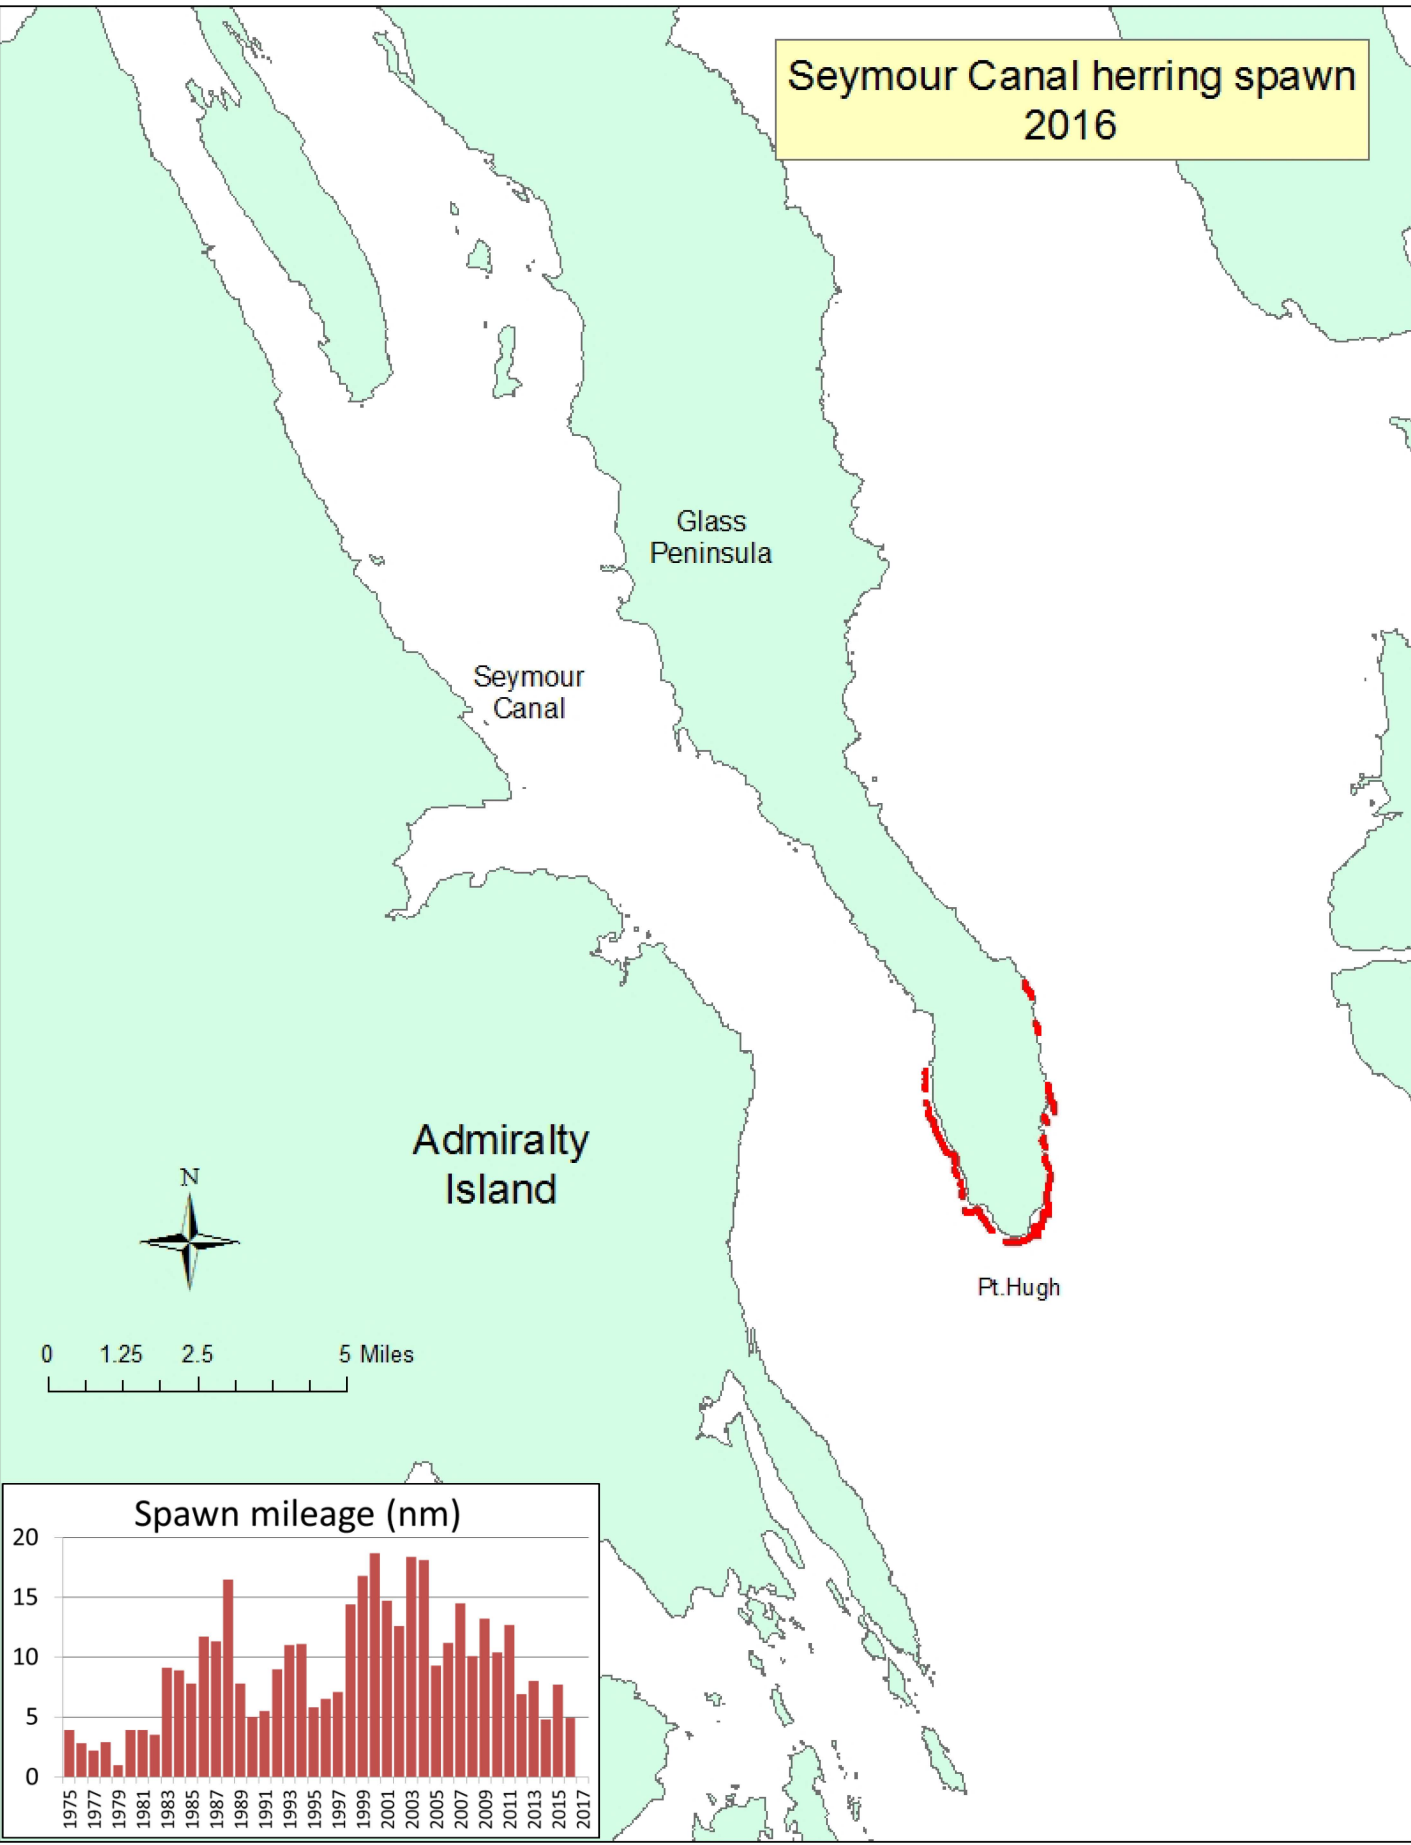

Seymour Canal herring spawn  
2005

Seymour Canal herring spawn  
2006

Seymour Canal herring spawn  
2007

Seymour Canal herring spawn  
2008

Seymour Canal herring spawn  
2009

Seymour Canal herring spawn  
2010

Seymour Canal herring spawn  
2011

Seymour Canal herring spawn  
2012

Spawn mileage (nm)

Seymour Canal herring spawn  
2013

Seymour Canal herring spawn  
2014

Seymour Canal herring spawn  
2015

Seymour Canal herring spawn  
2016

Seymour Canal herring spawn  
2017

Spawn mileage (nm)

Seymour Canal herring spawn  
2018

# Seymour Canal herring spawn 2019