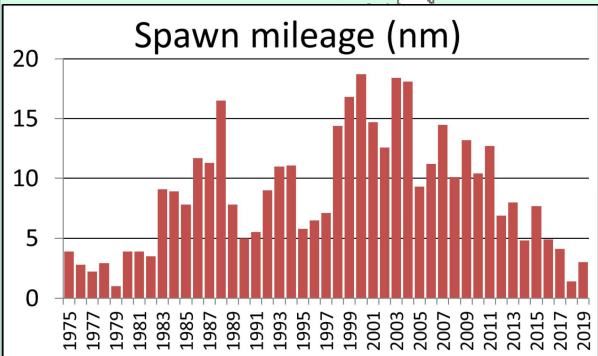

Seymour Canal herring spawn  
2005

Seymour Canal herring spawn  
2006

Seymour Canal herring spawn  
2007

Seymour Canal herring spawn  
2008

Seymour Canal herring spawn  
2009

Seymour Canal herring spawn  
2010

Seymour Canal herring spawn  
2011

Seymour Canal herring spawn  
2012

Spawn mileage (nm)

Seymour Canal herring spawn  
2013

Seymour Canal herring spawn  
2014

Seymour Canal herring spawn  
2015

Seymour Canal herring spawn  
2016

Seymour Canal herring spawn  
2017

Spawn mileage (nm)

Seymour Canal herring spawn  
2018

# Seymour Canal herring spawn 2019