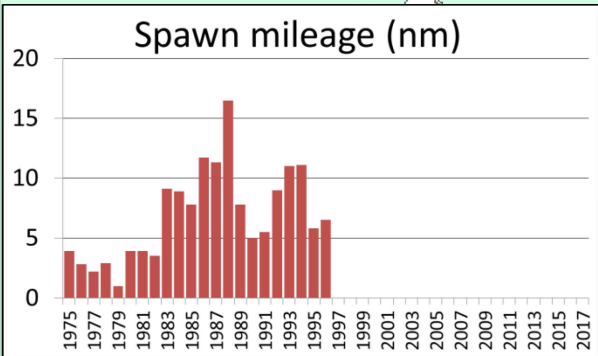

Seymour Canal herring spawn  
1981

Seymour Canal herring spawn  
1982

0 1.25 2.5 5 Miles

Seymour Canal herring spawn  
1983

Seymour Canal herring spawn  
1984

Seymour Canal herring spawn  
1985

Seymour Canal herring spawn  
1986

Seymour Canal herring spawn  
1987

Seymour Canal herring spawn  
1988

Seymour Canal herring spawn  
1989

Seymour Canal herring spawn  
1990

Seymour Canal herring spawn  
1991

Seymour Canal herring spawn  
1992

Seymour Canal herring spawn  
1993

Seymour Canal herring spawn  
1994

Seymour Canal herring spawn  
1995

Seymour Canal herring spawn  
1996

Seymour Canal herring spawn  
1997

Seymour Canal herring spawn  
1998

Seymour Canal herring spawn  
1999

Seymour Canal herring spawn  
2000

Seymour Canal herring spawn  
2001

Seymour Canal herring spawn  
2002

Seymour Canal herring spawn  
2003

Seymour Canal herring spawn  
2004