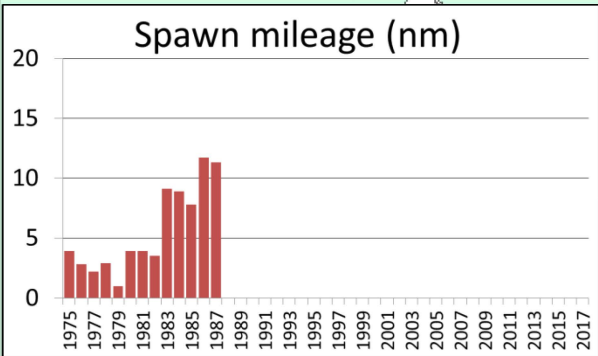

Seymour Canal herring spawn  
1975

Seymour Canal herring spawn  
1976

Seymour Canal herring spawn  
1977

Seymour Canal herring spawn  
1978

Seymour Canal herring spawn  
1979

Seymour Canal herring spawn  
1980

Seymour Canal herring spawn  
1981

Seymour Canal herring spawn  
1982

0 1.25 2.5 5 Miles

Seymour Canal herring spawn  
1983

Seymour Canal herring spawn  
1984

Seymour Canal herring spawn  
1985

Seymour Canal herring spawn  
1986

Seymour Canal herring spawn  
1987

Seymour Canal herring spawn  
1988

Seymour Canal herring spawn  
1989

Seymour Canal herring spawn  
1990

Seymour Canal herring spawn  
1991

Seymour Canal herring spawn  
1992

Seymour Canal herring spawn  
1993

Seymour Canal herring spawn  
1994

Seymour Canal herring spawn  
1995

Seymour Canal herring spawn  
1996

Seymour Canal herring spawn  
1997

Seymour Canal herring spawn  
1998