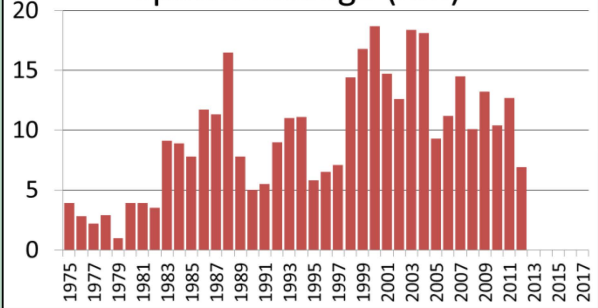

Seymour Canal herring spawn  
1993

Seymour Canal herring spawn  
1994

Seymour Canal herring spawn  
1995

Seymour Canal herring spawn  
1996

Seymour Canal herring spawn  
1997

Seymour Canal herring spawn  
1998

Seymour Canal herring spawn  
1999

Seymour Canal herring spawn  
2000

Seymour Canal herring spawn  
2001

Seymour Canal herring spawn  
2002

Seymour Canal herring spawn  
2003

Seymour Canal herring spawn  
2004

Seymour Canal herring spawn  
2005

Seymour Canal herring spawn  
2006

Seymour Canal herring spawn  
2007

Seymour Canal herring spawn  
2008

Seymour Canal herring spawn  
2009

Seymour Canal herring spawn  
2010

Seymour Canal herring spawn  
2011

Seymour Canal herring spawn  
2012

Spawn mileage (nm)

Seymour Canal herring spawn  
2013

Seymour Canal herring spawn  
2014

Seymour Canal herring spawn  
2015

Seymour Canal herring spawn  
2016