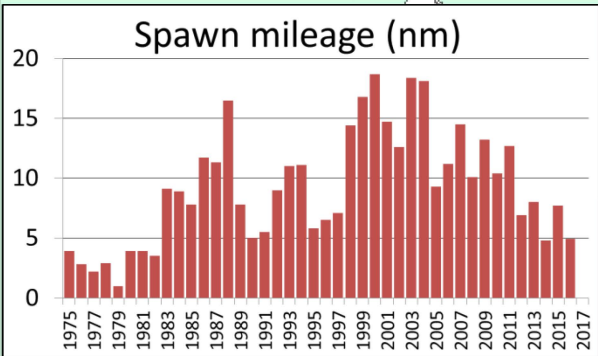

Seymour Canal herring spawn  
1999

Seymour Canal herring spawn  
2000

Seymour Canal herring spawn  
2001

Seymour Canal herring spawn  
2002

Seymour Canal herring spawn  
2003

Seymour Canal herring spawn  
2004

Seymour Canal herring spawn  
2005

Seymour Canal herring spawn  
2006

Seymour Canal herring spawn  
2007

Seymour Canal herring spawn  
2008

Seymour Canal herring spawn  
2009

Seymour Canal herring spawn  
2010

Seymour Canal herring spawn  
2011

Seymour Canal herring spawn  
2012

Spawn mileage (nm)

Seymour Canal herring spawn  
2013

Seymour Canal herring spawn  
2014

Seymour Canal herring spawn  
2015

Seymour Canal herring spawn  
2016

Seymour Canal herring spawn  
2017

Spawn mileage (nm)

Seymour Canal herring spawn  
2018