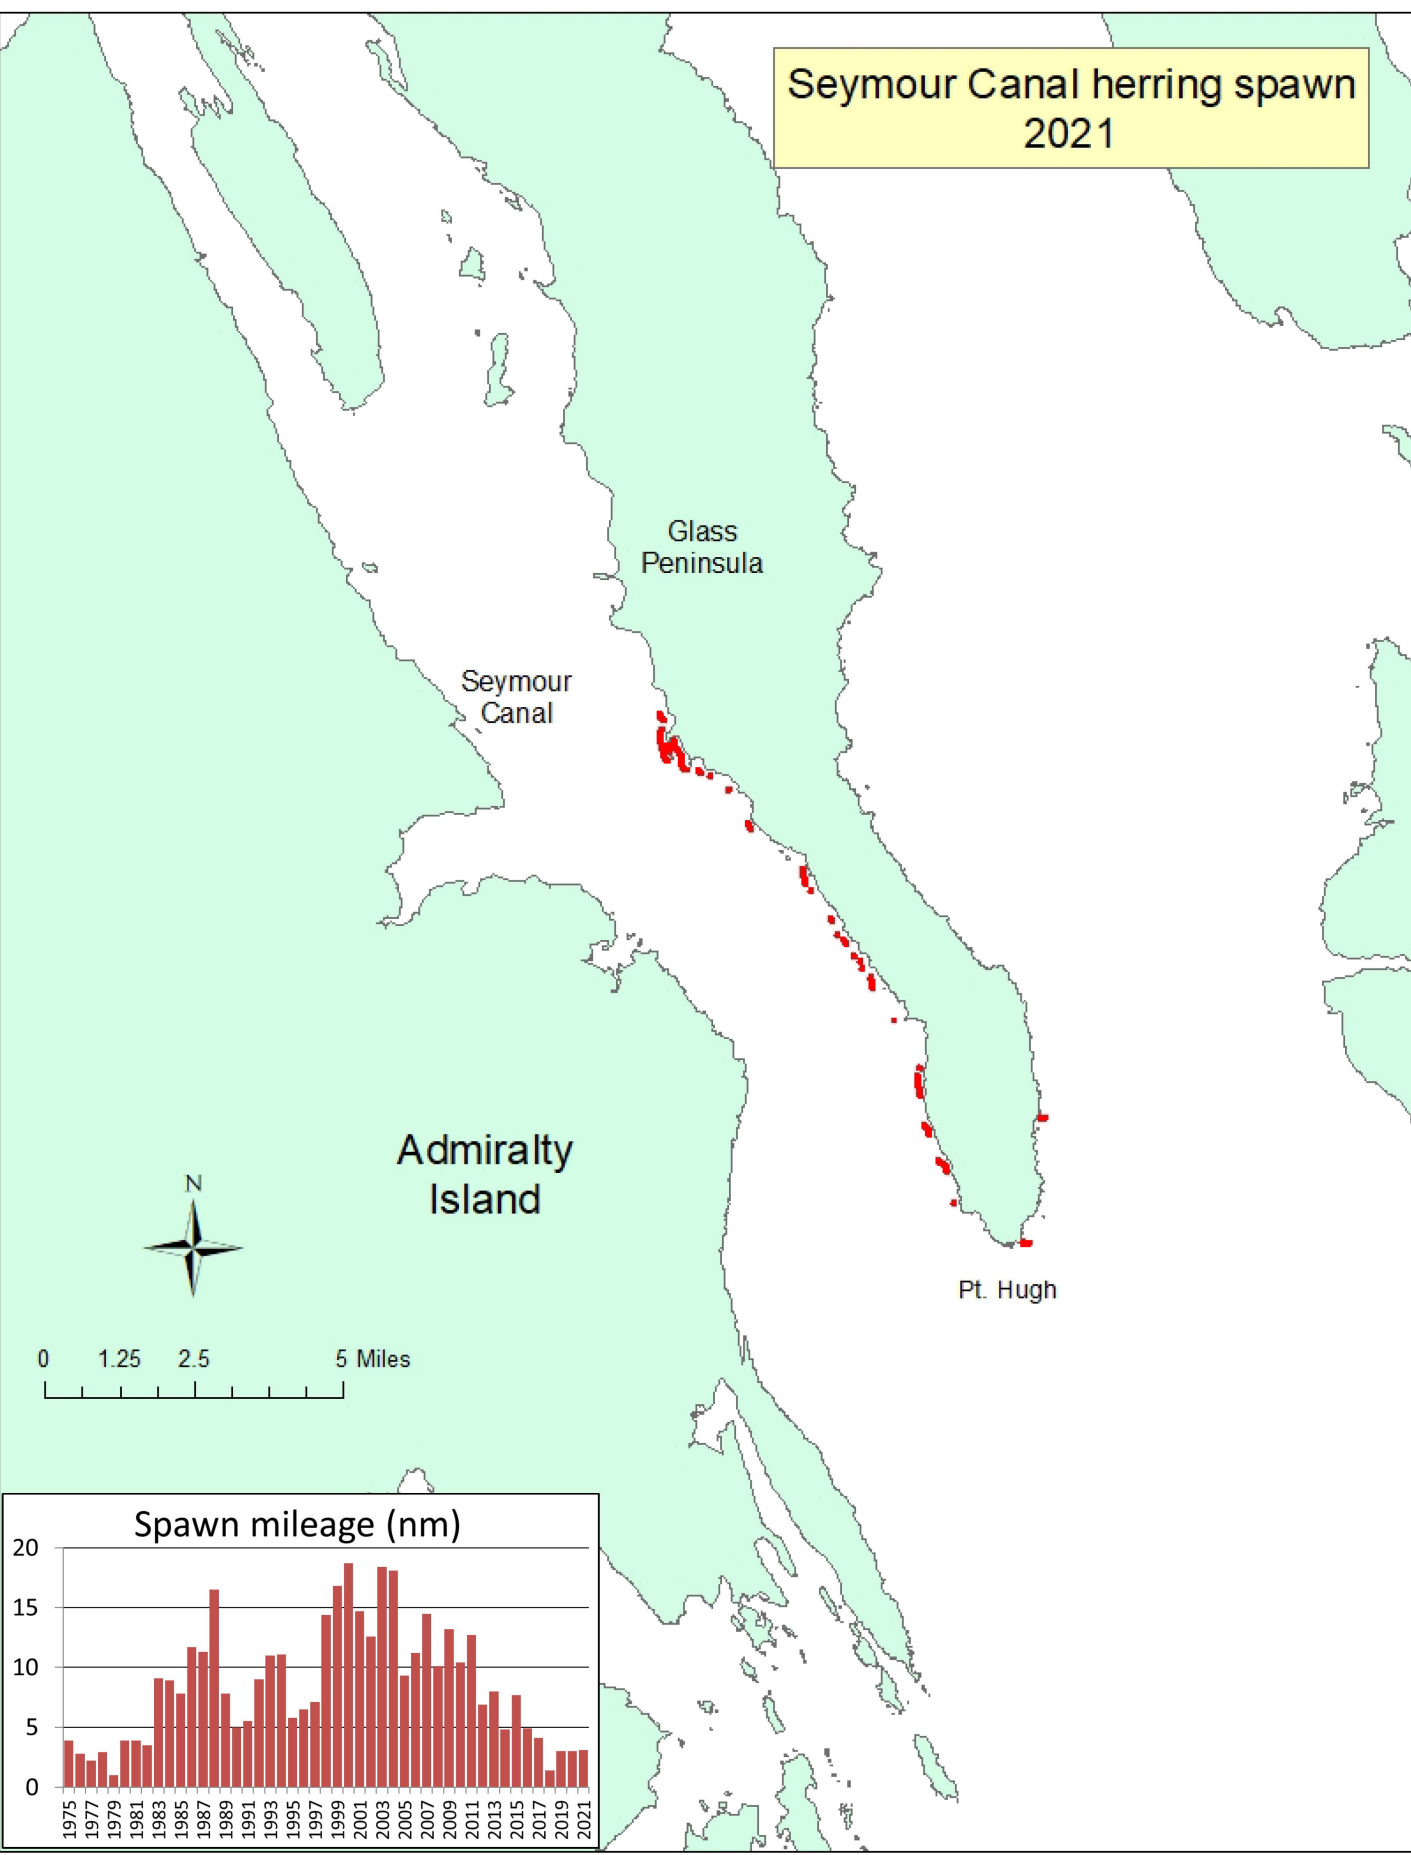

Seymour Canal herring spawn 2021