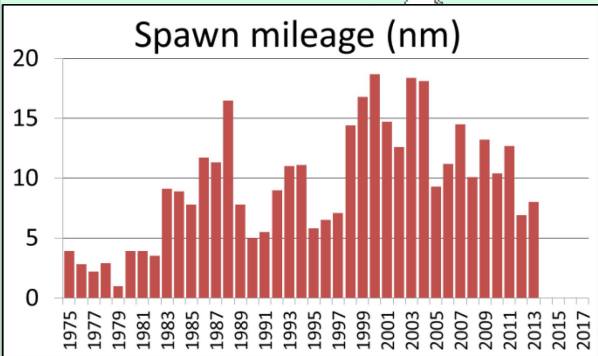

Seymour Canal herring spawn  
1999

Seymour Canal herring spawn  
2000

Seymour Canal herring spawn  
2001

Seymour Canal herring spawn  
2002

Seymour Canal herring spawn  
2003

Seymour Canal herring spawn  
2004

Seymour Canal herring spawn  
2005

Seymour Canal herring spawn  
2006

Seymour Canal herring spawn  
2007

Seymour Canal herring spawn  
2008

Seymour Canal herring spawn  
2009

Seymour Canal herring spawn  
2010

Seymour Canal herring spawn  
2011

Seymour Canal herring spawn  
2012

Spawn mileage (nm)

Seymour Canal herring spawn  
2013

Seymour Canal herring spawn  
2014

Seymour Canal herring spawn  
2015

Seymour Canal herring spawn  
2016

Seymour Canal herring spawn  
2017

Spawn mileage (nm)

Seymour Canal herring spawn  
2018