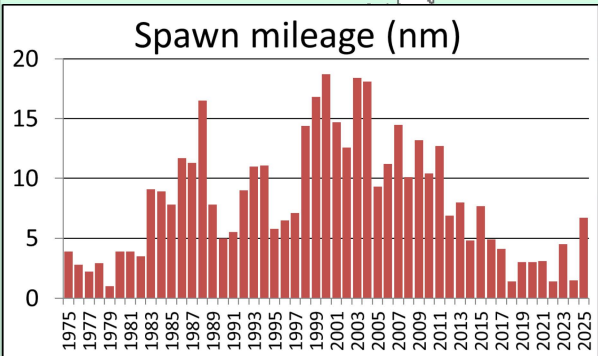

# Seymour Canal herring spawn 2021

Seymour Canal herring spawn  
2022

# Seymour Canal herring spawn 2023

Seymour Canal herring spawn  
2024

0 1.25 2.5 5 Miles

Seymour Canal herring spawn  
2025

# Seymour Canal herring spawn 1975 - 2025