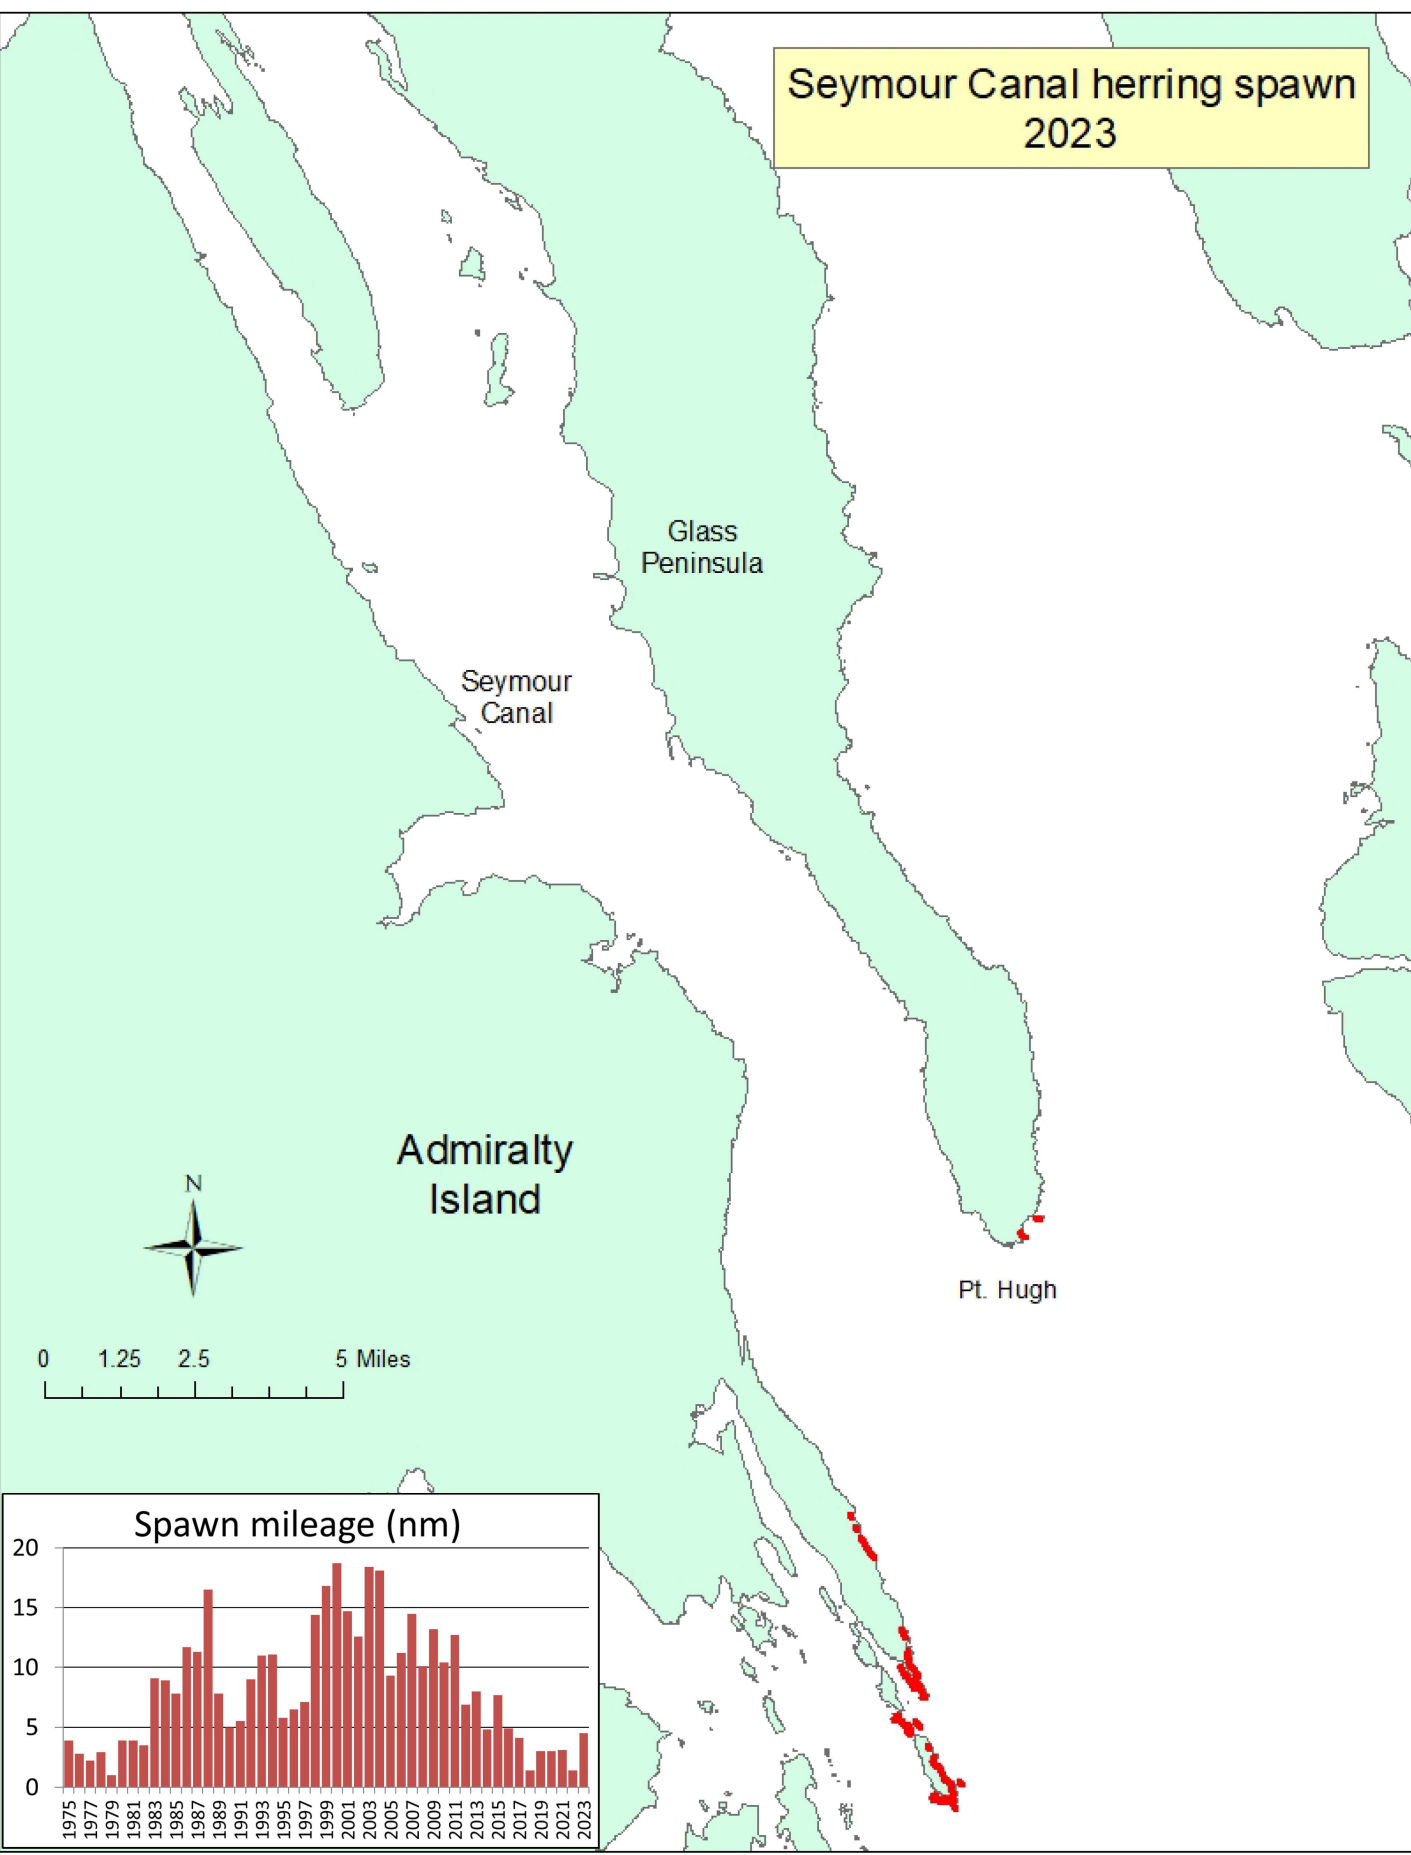

# Seymour Canal herring spawn 2020

# Seymour Canal herring spawn 2021

Seymour Canal herring spawn  
2022

# Seymour Canal herring spawn 2023

Seymour Canal herring spawn  
2024

0 1.25 2.5 5 Miles

Seymour Canal herring spawn  
2025

# Seymour Canal herring spawn 1975 - 2025