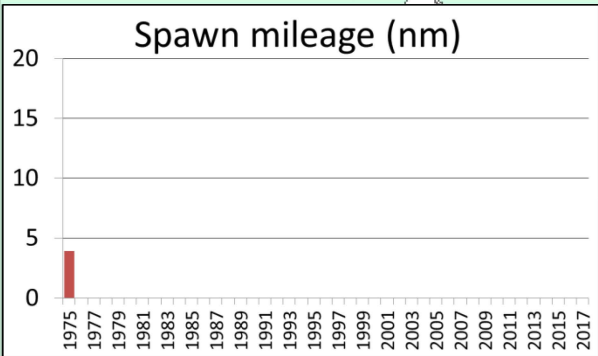

Seymour Canal herring spawn  
1975

Seymour Canal herring spawn  
1976

Seymour Canal herring spawn  
1977

Seymour Canal herring spawn  
1978

Seymour Canal herring spawn  
1979

Seymour Canal herring spawn  
1980

Seymour Canal herring spawn  
1981

Seymour Canal herring spawn  
1982

0 1.25 2.5 5 Miles

Seymour Canal herring spawn  
1983

Seymour Canal herring spawn  
1984

Seymour Canal herring spawn  
1985

Seymour Canal herring spawn  
1986

Seymour Canal herring spawn  
1987

Seymour Canal herring spawn  
1988

Seymour Canal herring spawn  
1989

Seymour Canal herring spawn  
1990

Seymour Canal herring spawn  
1991

Seymour Canal herring spawn  
1992