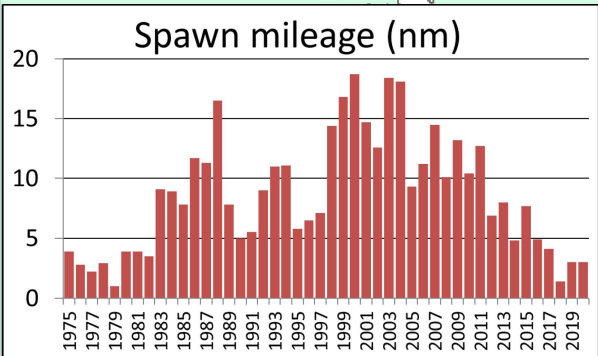

Seymour Canal herring spawn 2020