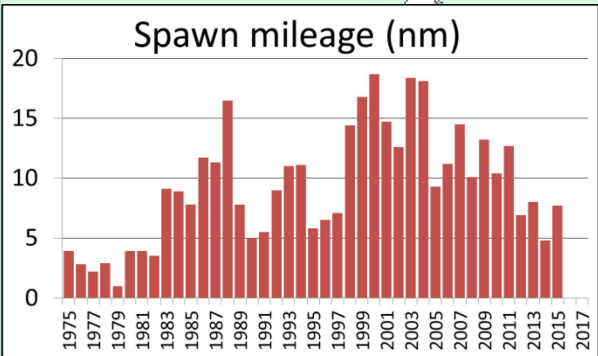

Seymour Canal herring spawn  
1999

Seymour Canal herring spawn  
2000

Seymour Canal herring spawn  
2001

Seymour Canal herring spawn  
2002

Seymour Canal herring spawn  
2003

Seymour Canal herring spawn  
2004

Seymour Canal herring spawn  
2005

Seymour Canal herring spawn  
2006

Seymour Canal herring spawn  
2007

Seymour Canal herring spawn  
2008

Seymour Canal herring spawn  
2009

Seymour Canal herring spawn  
2010

Seymour Canal herring spawn  
2011

Seymour Canal herring spawn  
2012

Spawn mileage (nm)

Seymour Canal herring spawn  
2013

Seymour Canal herring spawn  
2014

Seymour Canal herring spawn  
2015

Seymour Canal herring spawn  
2016

Seymour Canal herring spawn  
2017

Spawn mileage (nm)

Seymour Canal herring spawn  
2018