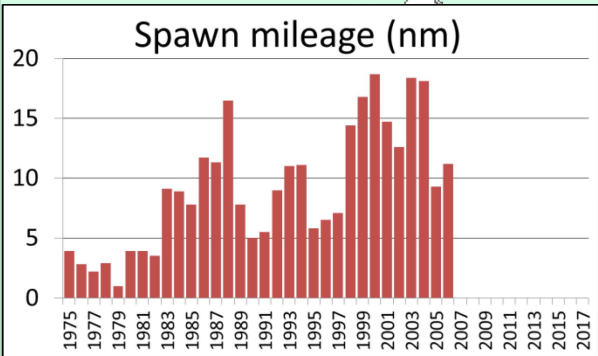

Seymour Canal herring spawn  
1987

Seymour Canal herring spawn  
1988

Seymour Canal herring spawn  
1989

Seymour Canal herring spawn  
1990

Seymour Canal herring spawn  
1991

Seymour Canal herring spawn  
1992

Seymour Canal herring spawn  
1993

Seymour Canal herring spawn  
1994

Seymour Canal herring spawn  
1995

Seymour Canal herring spawn  
1996

Seymour Canal herring spawn  
1997

Seymour Canal herring spawn  
1998

Seymour Canal herring spawn  
1999

Seymour Canal herring spawn  
2000

Seymour Canal herring spawn  
2001

Seymour Canal herring spawn  
2002

Seymour Canal herring spawn  
2003

Seymour Canal herring spawn  
2004

Seymour Canal herring spawn  
2005

Seymour Canal herring spawn  
2006

Seymour Canal herring spawn  
2007

Seymour Canal herring spawn  
2008

Seymour Canal herring spawn  
2009

Seymour Canal herring spawn  
2010